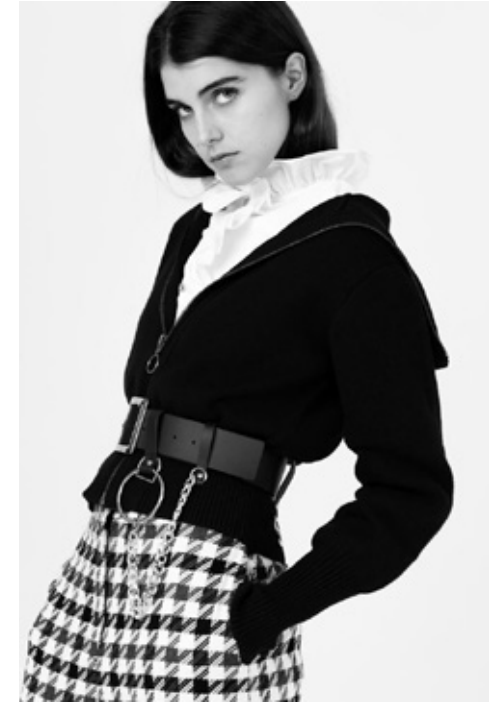

ADDIE SINES

GIANT

HGHT 178 / 5'10 BUST 81 / 32 WST 65 / 25.5 HIP 89 / 35 DRSS 6-8 SHOE 9/40 HAIR BRWN EYE GREEN

ADDIE SINES

GIANT

giantmanagement.com / +61 3 9827 4877