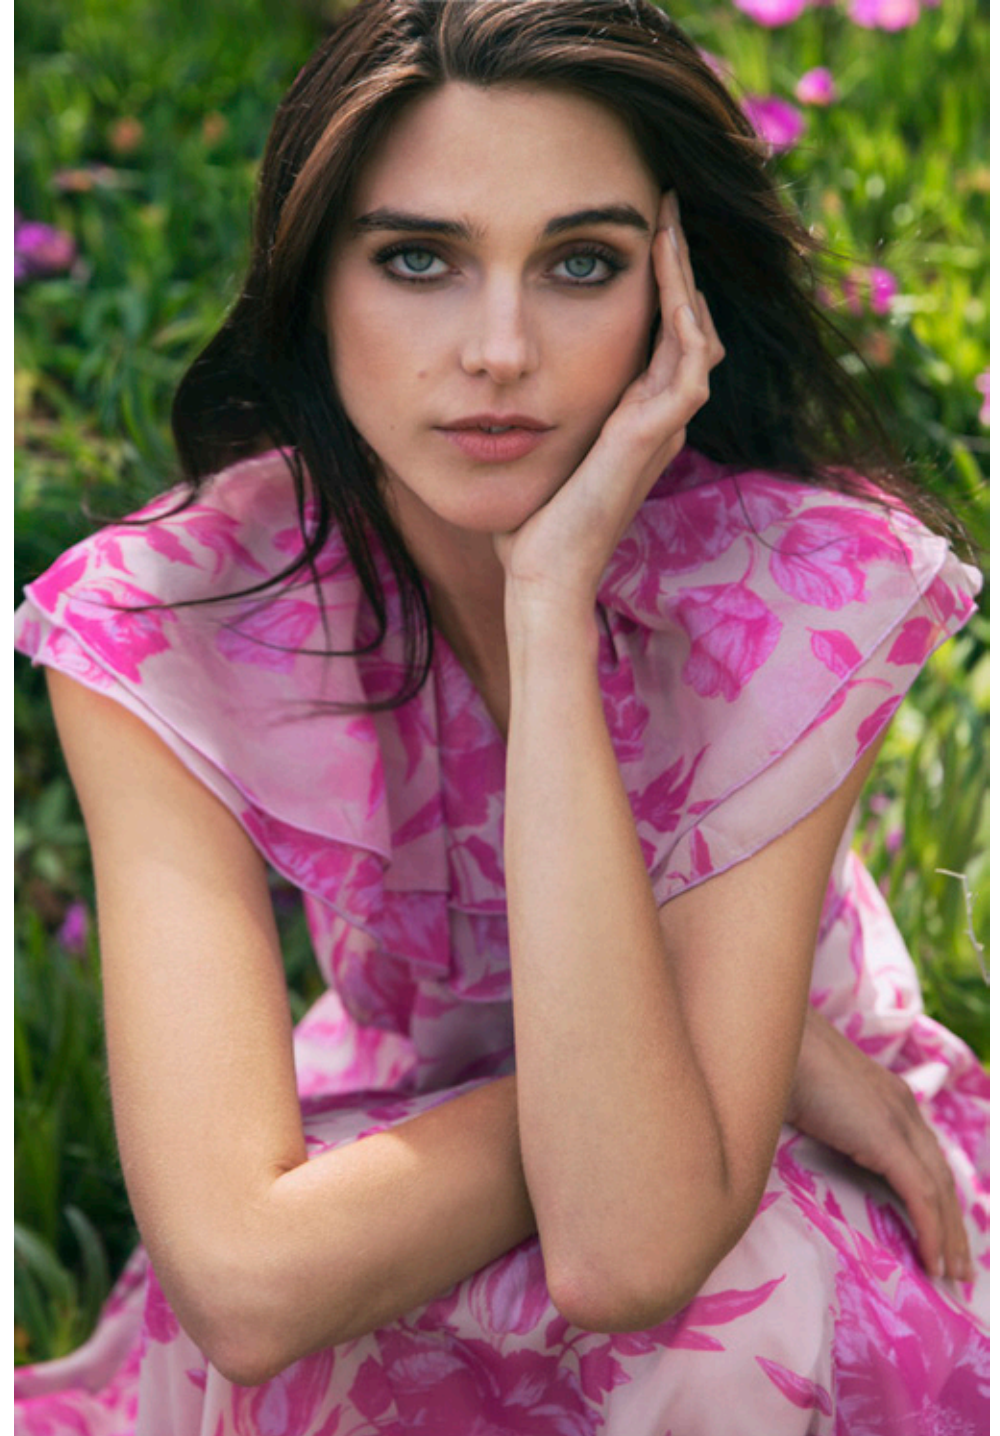

GIANT

giantmanagement.com / +61 3 9827 4877

ADDIE SINES

GIANT

HGHT 179 / 5'10 BUST 83 / 32 WST 64 / 25 HIP 90 / 35 DRSS 6-8 SHOE 9 / 39 HAIR BRWN EYE GREEN

GIANT

giantmanagement.com / +61 3 9827 4877

ADDIE SINES