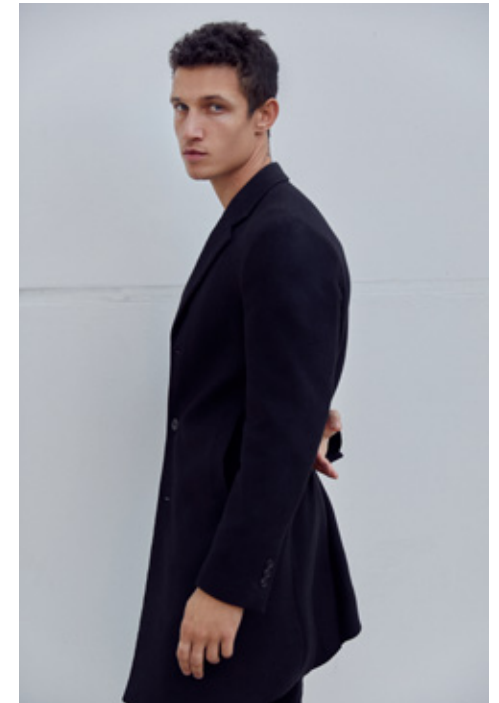

AIDAN KNOX

GIANT

AIDAN KNOX

GIANT

HGHT	CHST	WST	SUIT	CLLR	SHOE	HAIR	EYE
184 / 6'05	96 / 38	76 / 30	38R	38 / 15	10 / 44	BRWN	BLUE

giantmanagement.com / +61 3 9827 4877