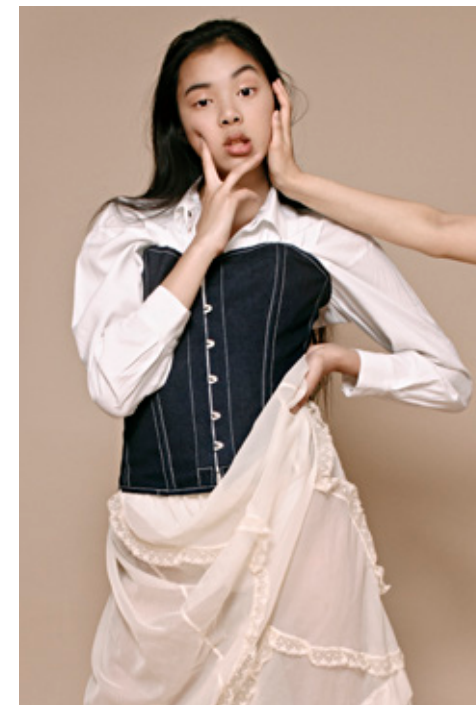

AILENE WU

GIANT

HGHT 178 / 5'10 BUST 88 / 34.5 WST 76 / 30 HIP 102 / 40 DRSS 10-12 SHOE 9 / 40 HAIR BLCK EYE BRWN

AILENE WU

GIANT

giantmanagement.com / +61 3 9827 4877