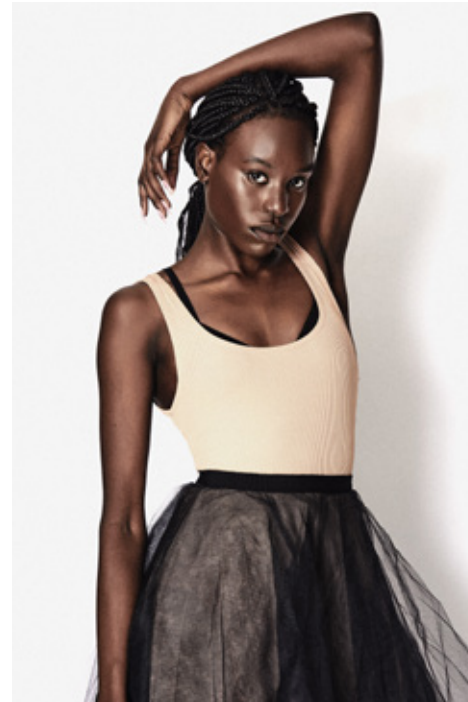

AKECH NYOUL

GIANT

AKECH NYOUL

GIANT

HGHT	BUST	WST	HIP	DRSS	SHOE	HAIR	EYE
181 / 5'11	74 / 29	61 / 24	86 / 34	8	9 / 40	BLCK	BRWN

[giantmanagement.com](http://giantmanagement.com) / +61 3 9827 4877