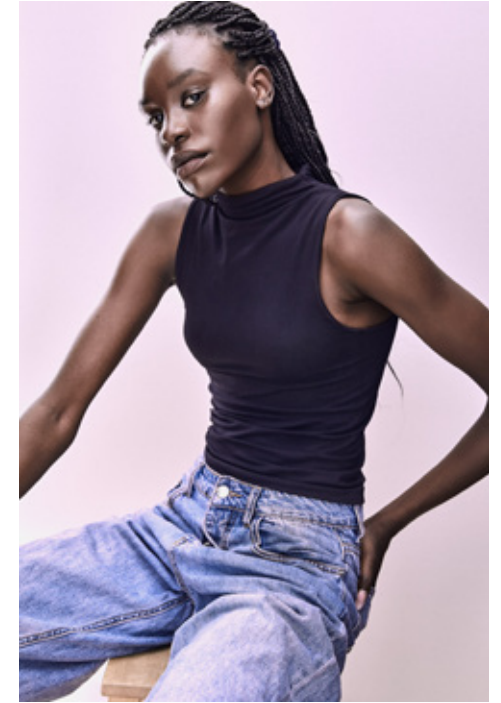

AKECH NYOUL

GIANT

AKECH NYOUL

GIANT

HGHT	BUST	WST	HIP	DRSS	SHOE	HAIR	EYE
181 / 5'11	74 / 29	61 / 24	86 / 34	8	9 / 40	BLCK	BRWN

[giantmanagement.com](http://giantmanagement.com) / +61 3 9827 4877