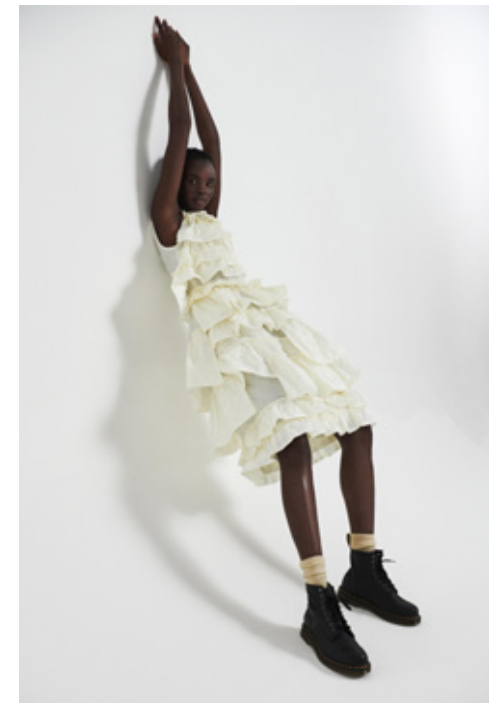

AKIIMA

GIANT

HGHT 180 / 5'11 BUST 74 / 29 WST 57 / 22.5 HIP 87 / 34.5 DRSS 8 SHOE 8 / 39 HAIR BLCK EYE BRWN

AKIIMA

GIANT

giantmanagement.com / +61 3 9827 4877