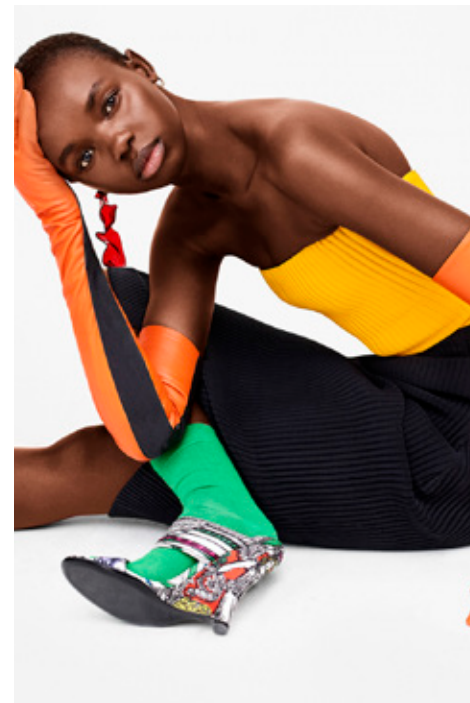

AKIIMA

GIANT

HGHT 180 / 5'11 BUST 74 / 29 WST 57 / 22.5 HIP 87 / 34.5 DRSS 8 SHOE 8 / 39 HAIR BLCK EYE BRWN

AKIIMA

GIANT

giantmanagement.com / +61 3 9827 4877