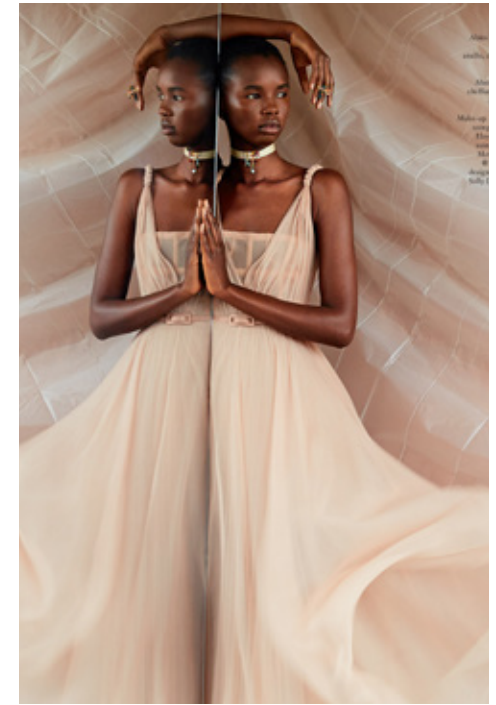

AKIIMA

GIANT

HGHT 180 / 5'11 BUST 74 / 29 WST 57 / 22.5 HIP 87 / 34.5 DRSS 8 SHOE 8 / 39 HAIR BLCK EYE BRWN

AKIIMA

GIANT

giantmanagement.com / +61 3 9827 4877