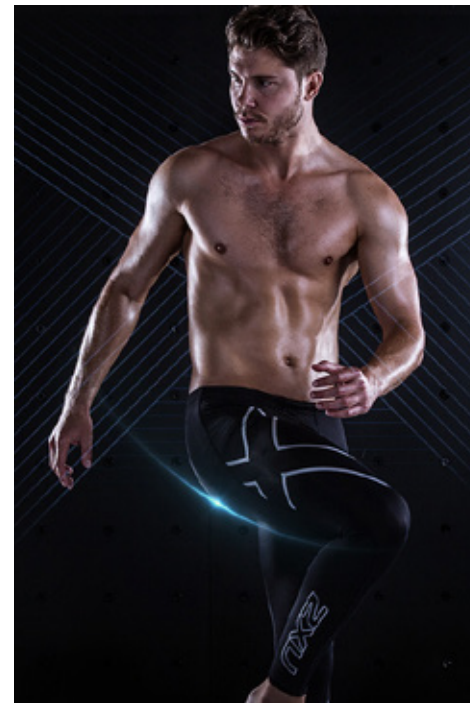

ALEX SMITH

GIANT

ALEX SMITH

GIANT

HGHT	CHST	WST	SUIT	CLLR	SHOE	HAIR	EYE
188/6'2	102/40	81/32	40R	38/15	11.5/46	BRWN	BRWN