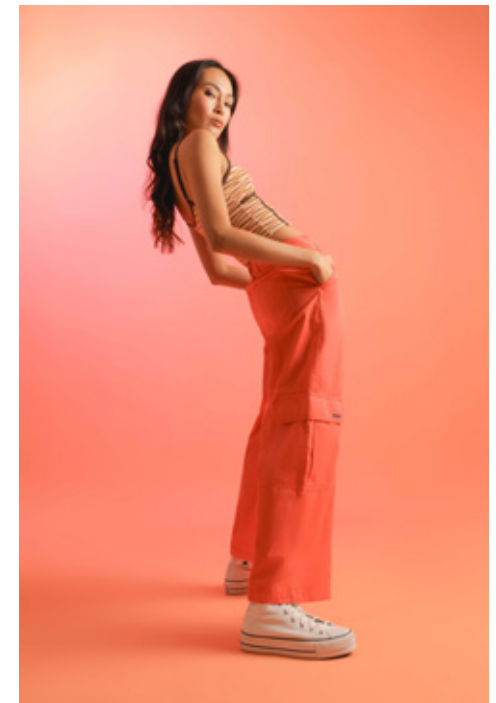

ALEXIA ZUMRET

GIANT

HGHT	BUST	WST	HIP	DRSS	SHOE	HAIR	EYE
175/5'9	81/32	61/24	94/37	8	7/38	BRWN	BRWN

ALEXIA ZUMRET

GIANT

giantmanagement.com / +61 3 9827 4877