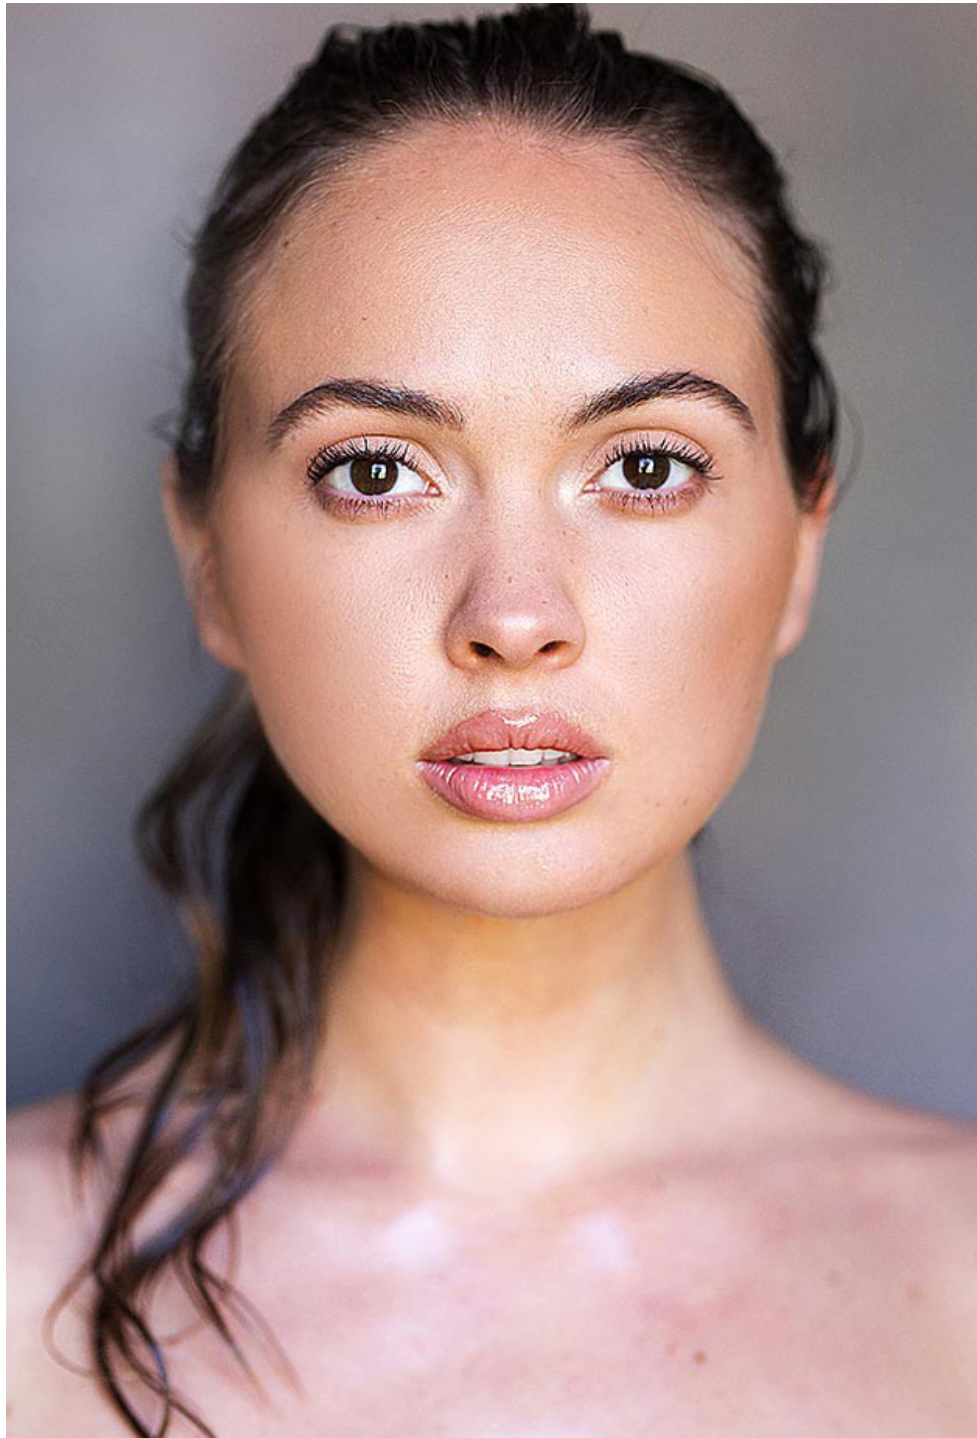

ALIZE MOUNTER

GIANT

HGHT 178 / 5'10 BUST 88 / 34.5 WST 69 / 27 HIP 98 / 38.5 DRSS 8-10 SHOE 7.5 / 38 HAIR BRWN EYE BRWN

ALIZE MOUNTER

GIANT

giantmanagement.com / +61 3 9827 4877