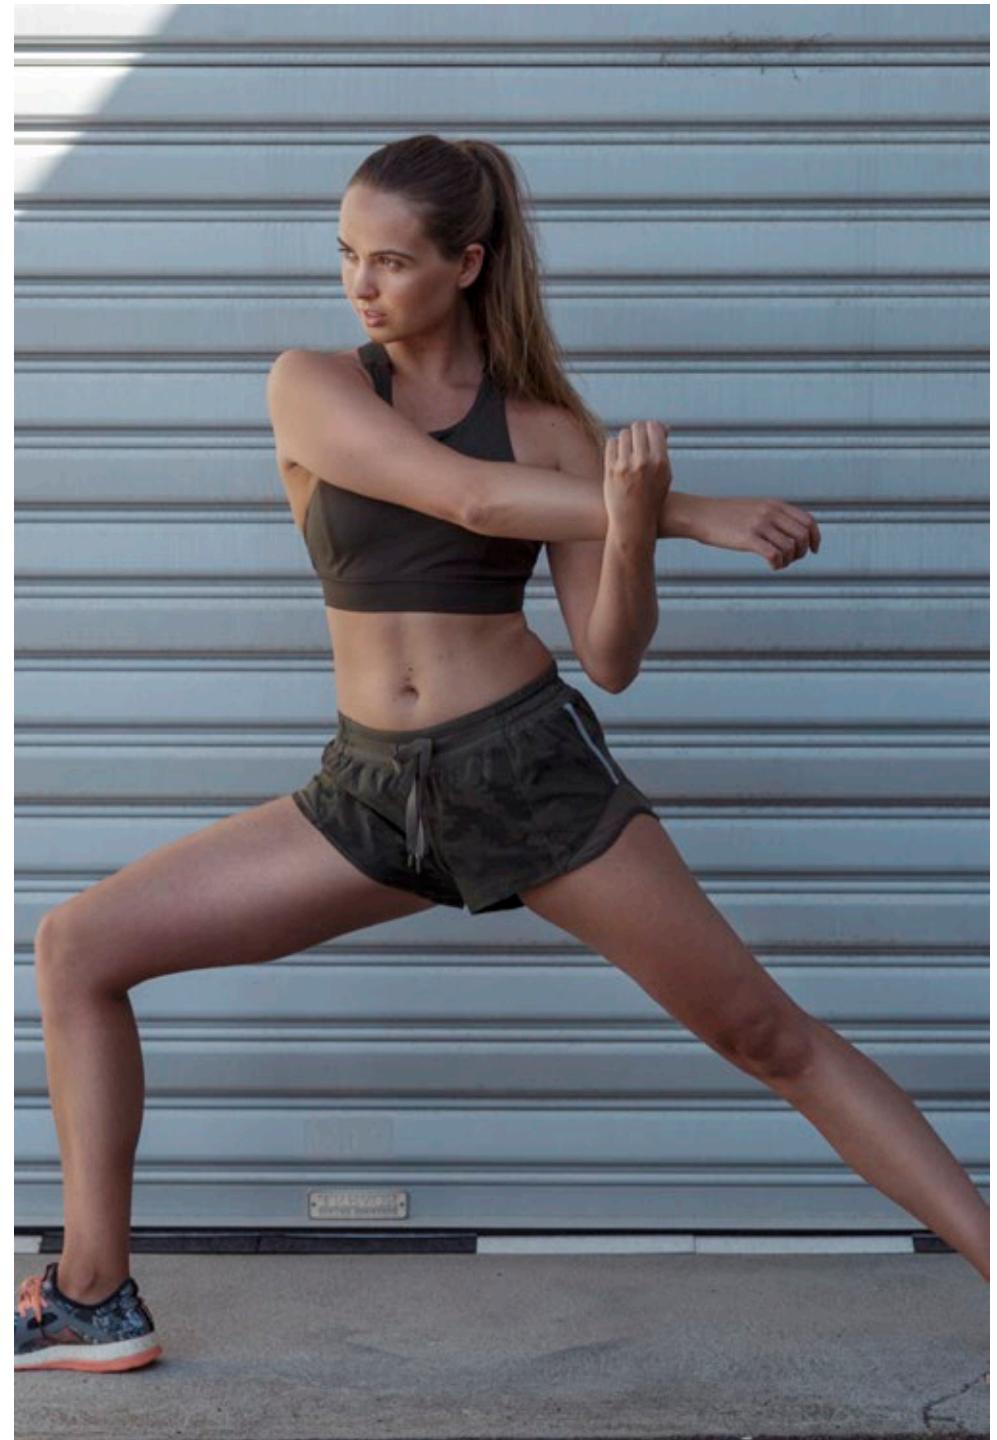

GIANT

giantmanagement.com / +61 3 9827 4877

ALIZE MOUNTER

GIANT

HGHT 178 / 5'10 BUST 88 / 34.5 WST 69 / 27 HIP 98 / 38.5 DRSS 8-10 SHOE 7.5 / 38 HAIR BRWN EYE BRWN

GIANT

giantmanagement.com / +61 3 9827 4877