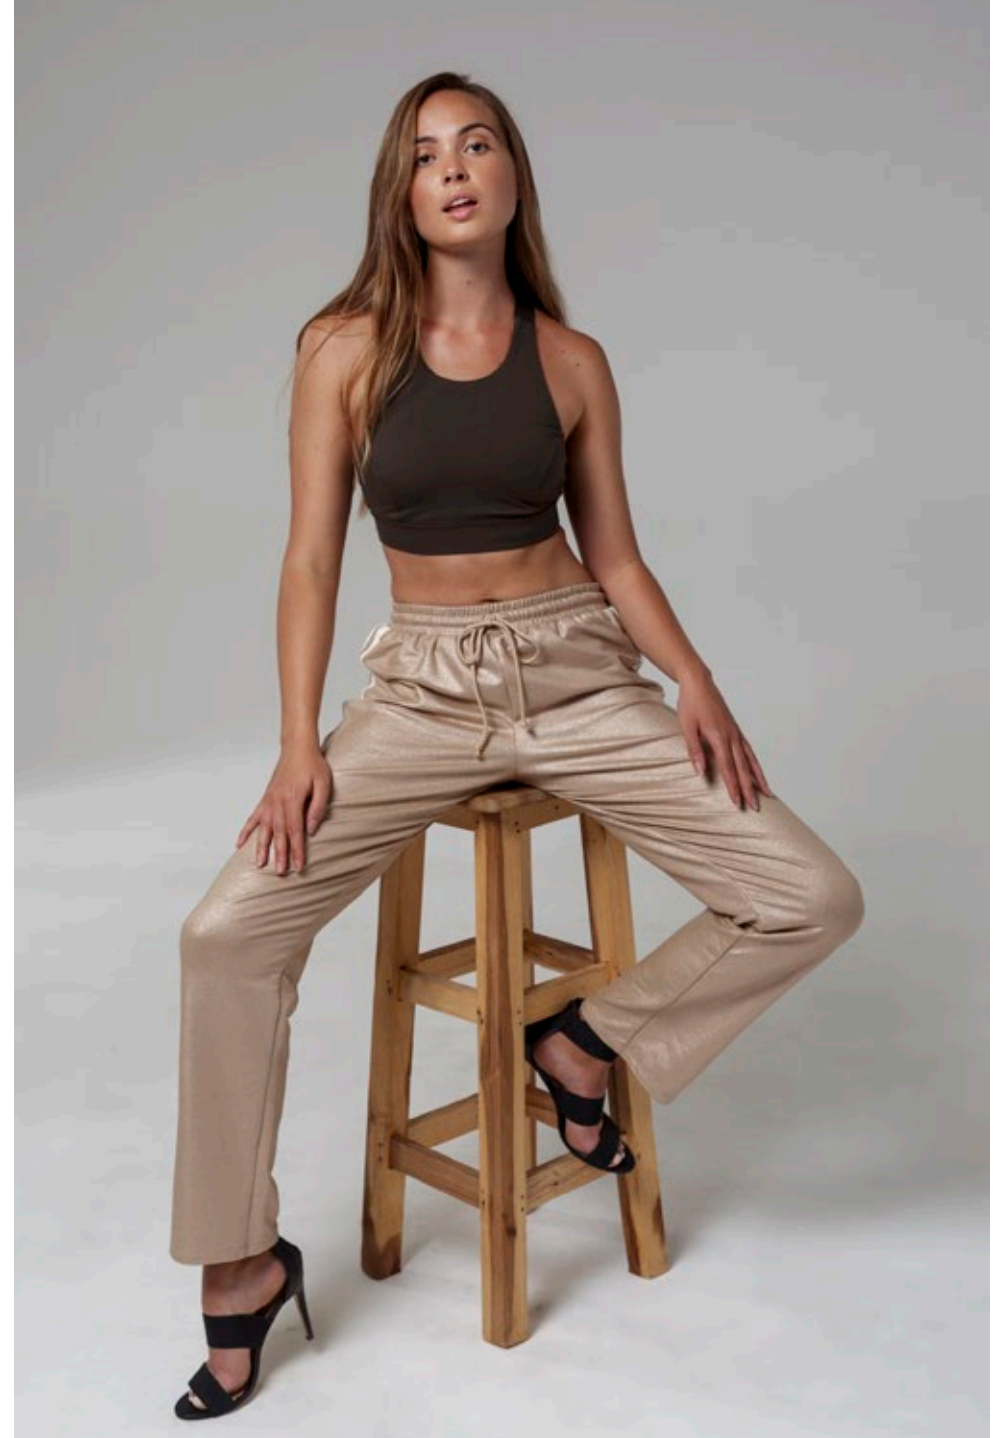

ALIZE MOUNTER

GIANT

HGHT	BUST	WST	HIP	DRSS	SHOE	HAIR	EYE
178 / 5'10	88 / 34.5	69 / 27	98 / 38.5	8-10	7.5 / 38	BRWN	BRWN

GIANT

giantmanagement.com / +61 3 9827 4877

ALIZE MOUNTER

GIANT

HGHT 178 / 5'10 BUST 88 / 34.5 WST 69 / 27 HIP 98 / 38.5 DRSS 8-10 SHOE 7.5 / 38 HAIR BRWN EYE BRWN