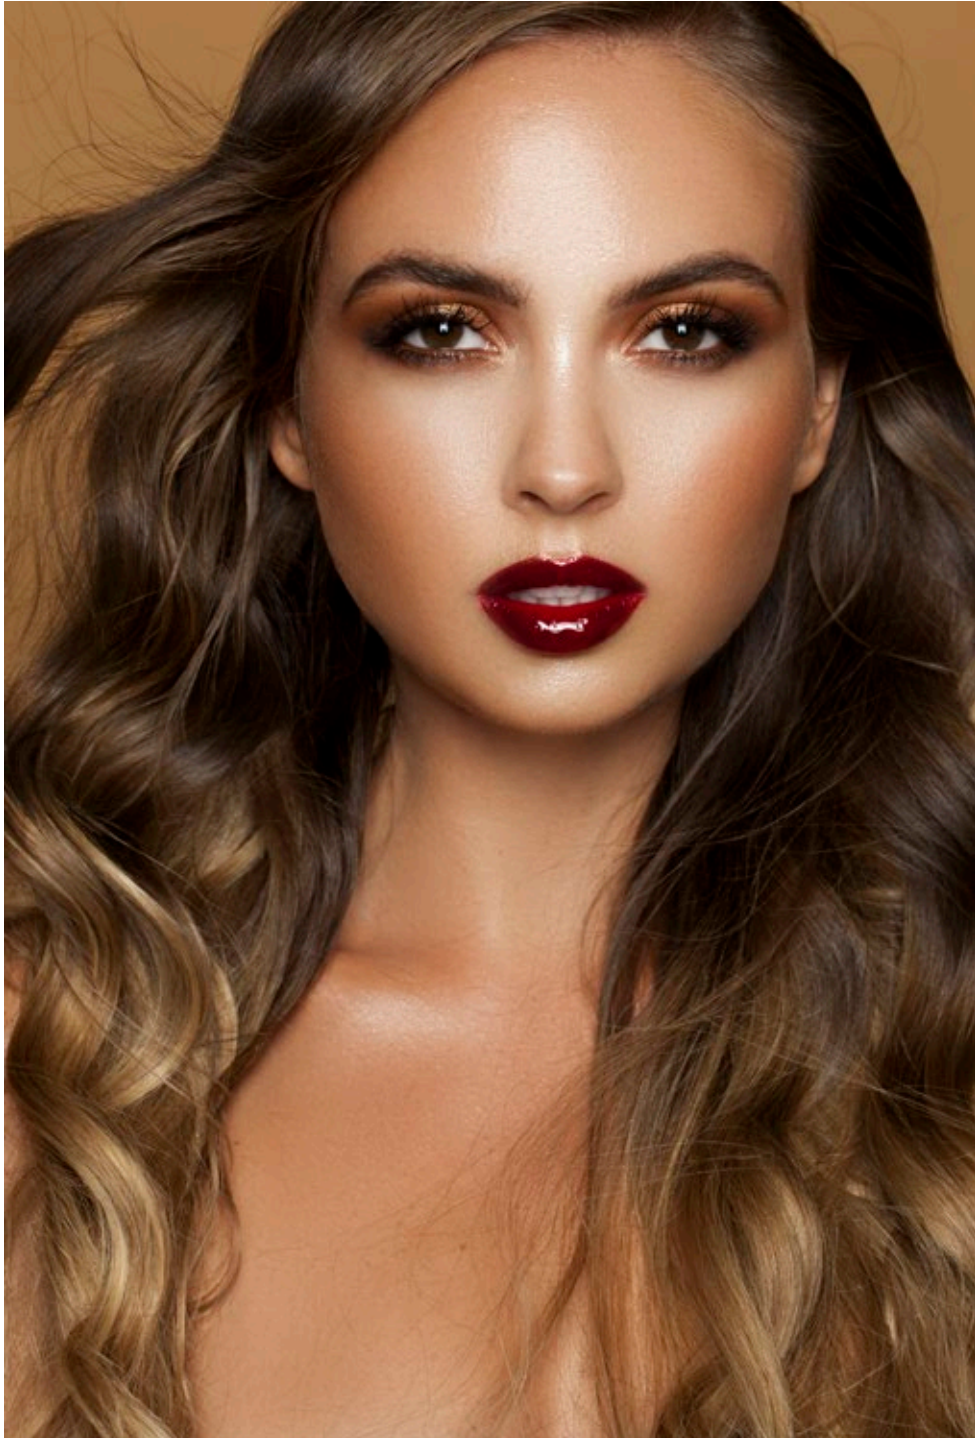

ALIZE MOUNTER

GIANT

HGHT 178 / 5'10 BUST 88 / 34.5 WST 69 / 27 HIP 98 / 38.5 DRSS 8-10 SHOE 7.5 / 38 HAIR BRWN EYE BRWN

GIANT