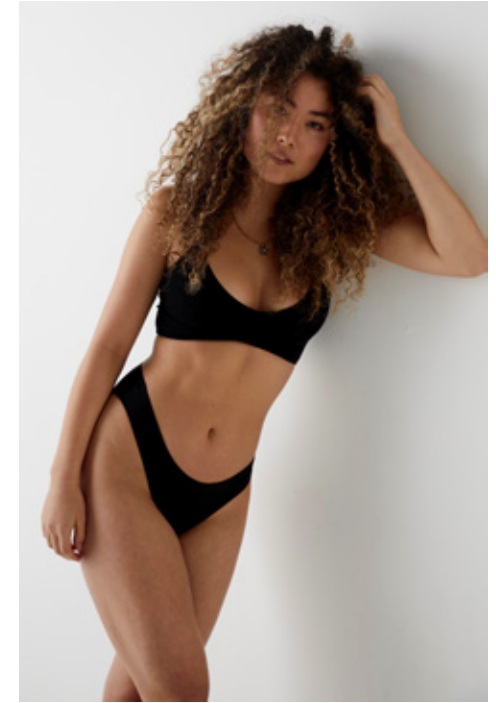

AMBER KERR

GIANT

HGHT	BUST	WST	HIP	DRSS	SHOE	HAIR	EYE
177.5 / 5'10	84 / 33	64 / 25	94 / 37	8	8.5 / 39	BRWN	BRWN

AMBER KERR

GIANT

[giantmanagement.com](http://giantmanagement.com) / +61 3 9827 4877