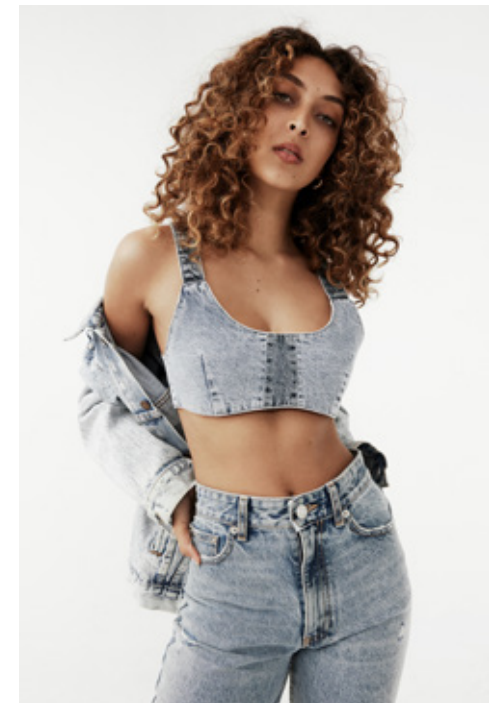

ANTOINETTE TRACEY

GIANT

HGHT	BUST	WST	HIP	DRSS	SHOE	HAIR	EYE
175/5'9	79/31	61/24	91/36	6-8	7/37	BRWN	HZL

ANTOINETTE TRACEY

GIANT

giantmanagement.com / +61 3 9827 4877