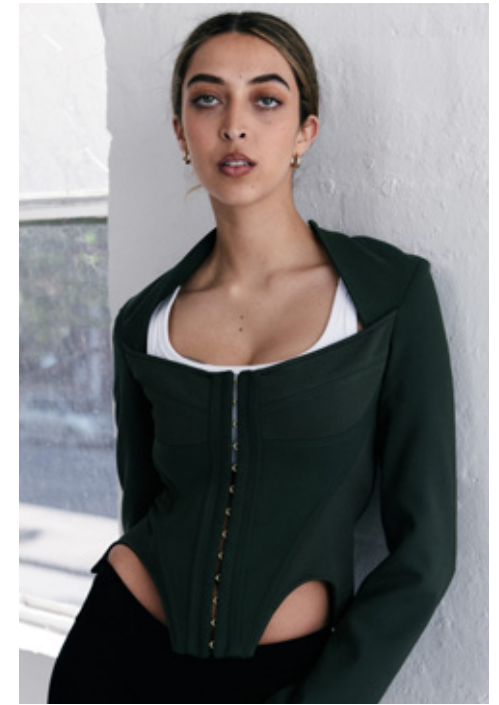

ANTOINETTE TRACEY

GIANT

HGHT	BUST	WST	HIP	DRSS	SHOE	HAIR	EYE
175/5'9	79/31	61/24	91/36	6-8	7/37	BRWN	HZL

ANTOINETTE TRACEY

GIANT

giantmanagement.com / +61 3 9827 4877