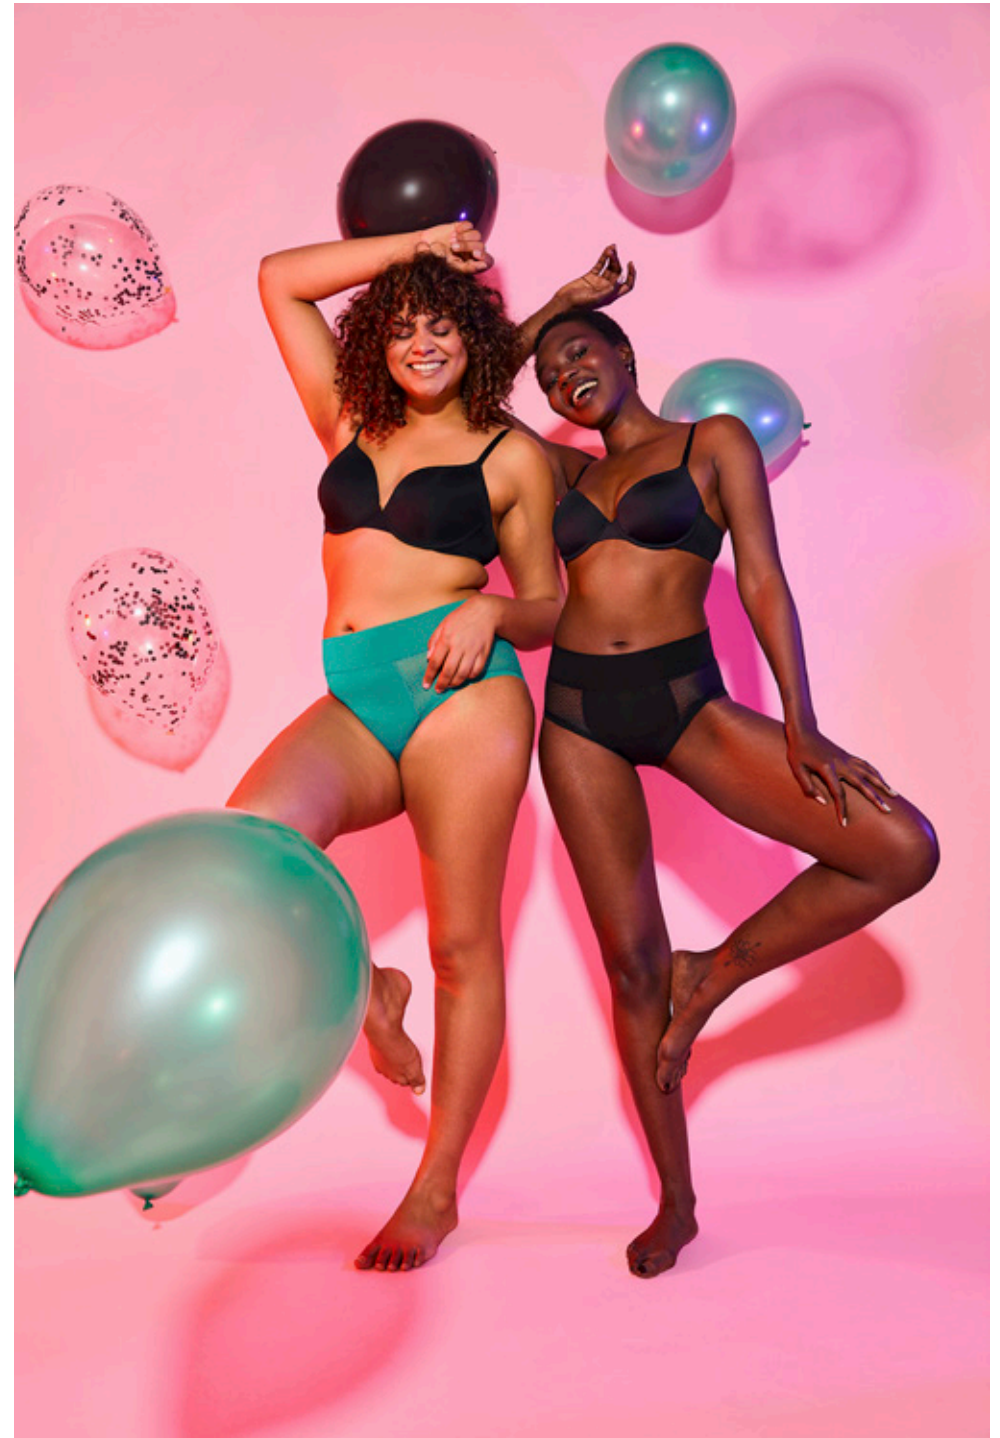

HGHT 182 / 6'0 BUST 104 / 41 WST 88 / 34.5 HIP 115 / 45.2 DRSS 14-16 SHOE 11 / 41 HAIR BRWN EYE BRWN