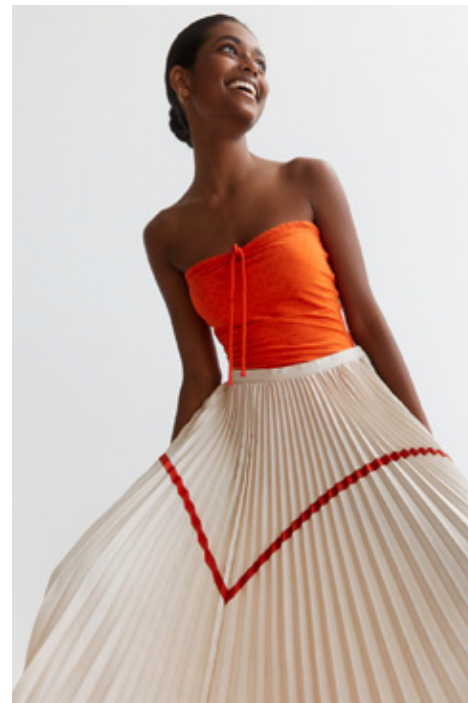

ASHA O'CONNELL

GIANT

HGHT	BUST	WST	HIP	DRSS	SHOE	HAIR	EYE
163/5'4"	74/29"	60/23.5"	81/32"	4-6	8/37.5"	BRWN	BRWN

ASHA O'CONNELL

GIANT

[giantmanagement.com](http://giantmanagement.com) / +61 3 9827 4877