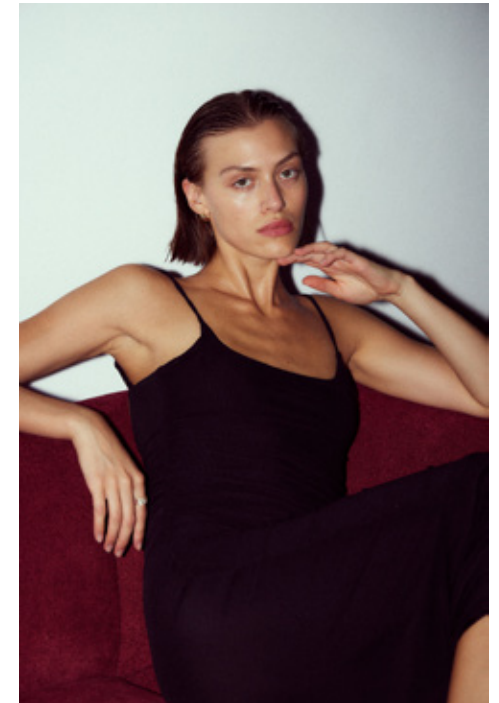

BASIA KLECKA

GIANT

HGHT 179 / 5'10 BUST 80 / 32 WST 62 / 24 HIP 89 / 35 DRSS 8 SHOE 8.5 / 39 HAIR BRWN EYE GRN

BASIA KLECKA

GIANT

giantmanagement.com / +61 3 9827 4877