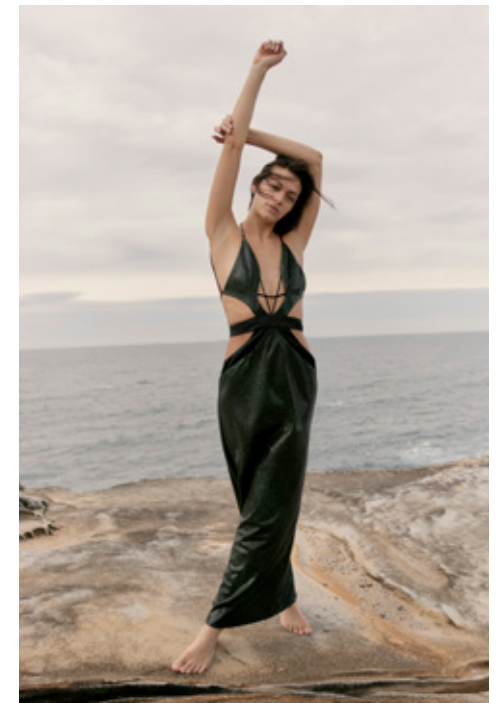

BASIA KLECKA

GIANT

HGHT 179 / 5'10 BUST 80 / 32 WST 62 / 24 HIP 89 / 35 DRSS 8 SHOE 8.5 / 39 HAIR BRWN EYE GRN

BASIA KLECKA

GIANT

giantmanagement.com / +61 3 9827 4877