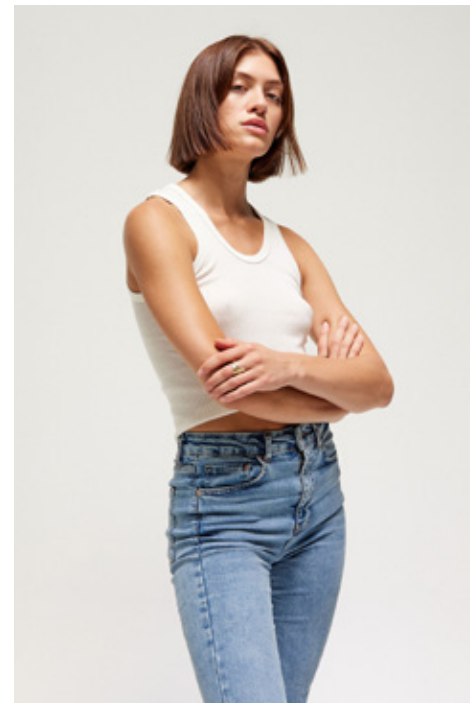

BASIA KLECKA

GIANT

HGHT 179 / 5'10 BUST 80 / 32 WST 62 / 24 HIP 89 / 35 DRSS 8 SHOE 8.5 / 39 HAIR BRWN EYE GRN

BASIA KLECKA

GIANT

giantmanagement.com / +61 3 9827 4877