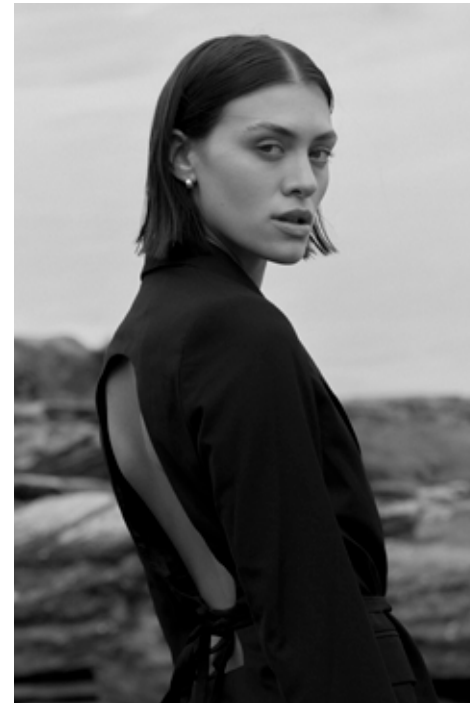

BASIA KLECKA

GIANT

HGHT 179 / 5'10 BUST 80 / 32 WST 62 / 24 HIP 89 / 35 DRSS 8 SHOE 8.5 / 39 HAIR BRWN EYE GRN

BASIA KLECKA

GIANT

giantmanagement.com / +61 3 9827 4877