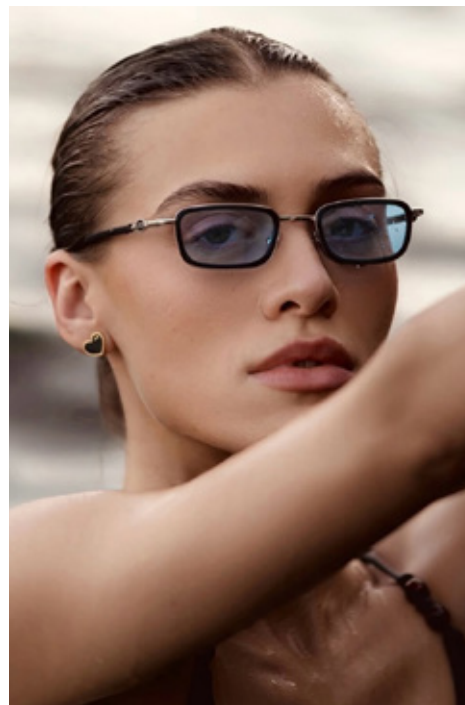

BASIA KLECKA

GIANT

HGHT 179/5'10 BUST 80/32 WST 62/24 HIP 89/35 DRSS 8 SHOE 8.5/39 HAIR BRWN EYE GRN

BASIA KLECKA

GIANT

giantmanagement.com / +61 3 9827 4877