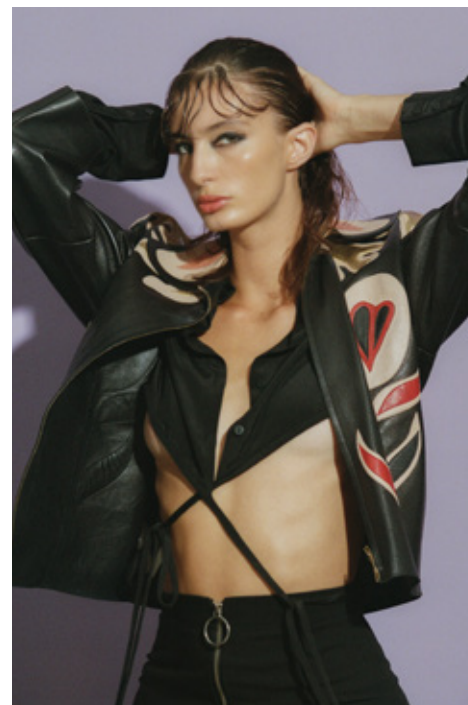

BELA PALACIO

GIANT

HGHT 183 / 6'0 BUST 79 / 31 WST 64 / 25 HIP 91 / 36 DRSS 8 SHOE 8 / 39 HAIR BRWN EYE HAZEL

BELA PALACIO

GIANT

giantmanagement.com / +61 3 9827 4877