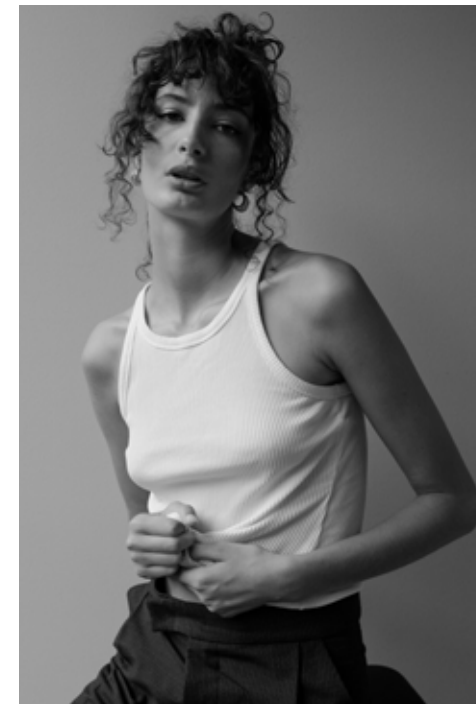

BELA PALACIO

GIANT

HGHT 183 / 6'0 BUST 79 / 31 WST 64 / 25 HIP 91 / 36 DRSS 8 SHOE 8 / 39 HAIR BRWN EYE HAZEL

BELA PALACIO

GIANT

giantmanagement.com / +61 3 9827 4877