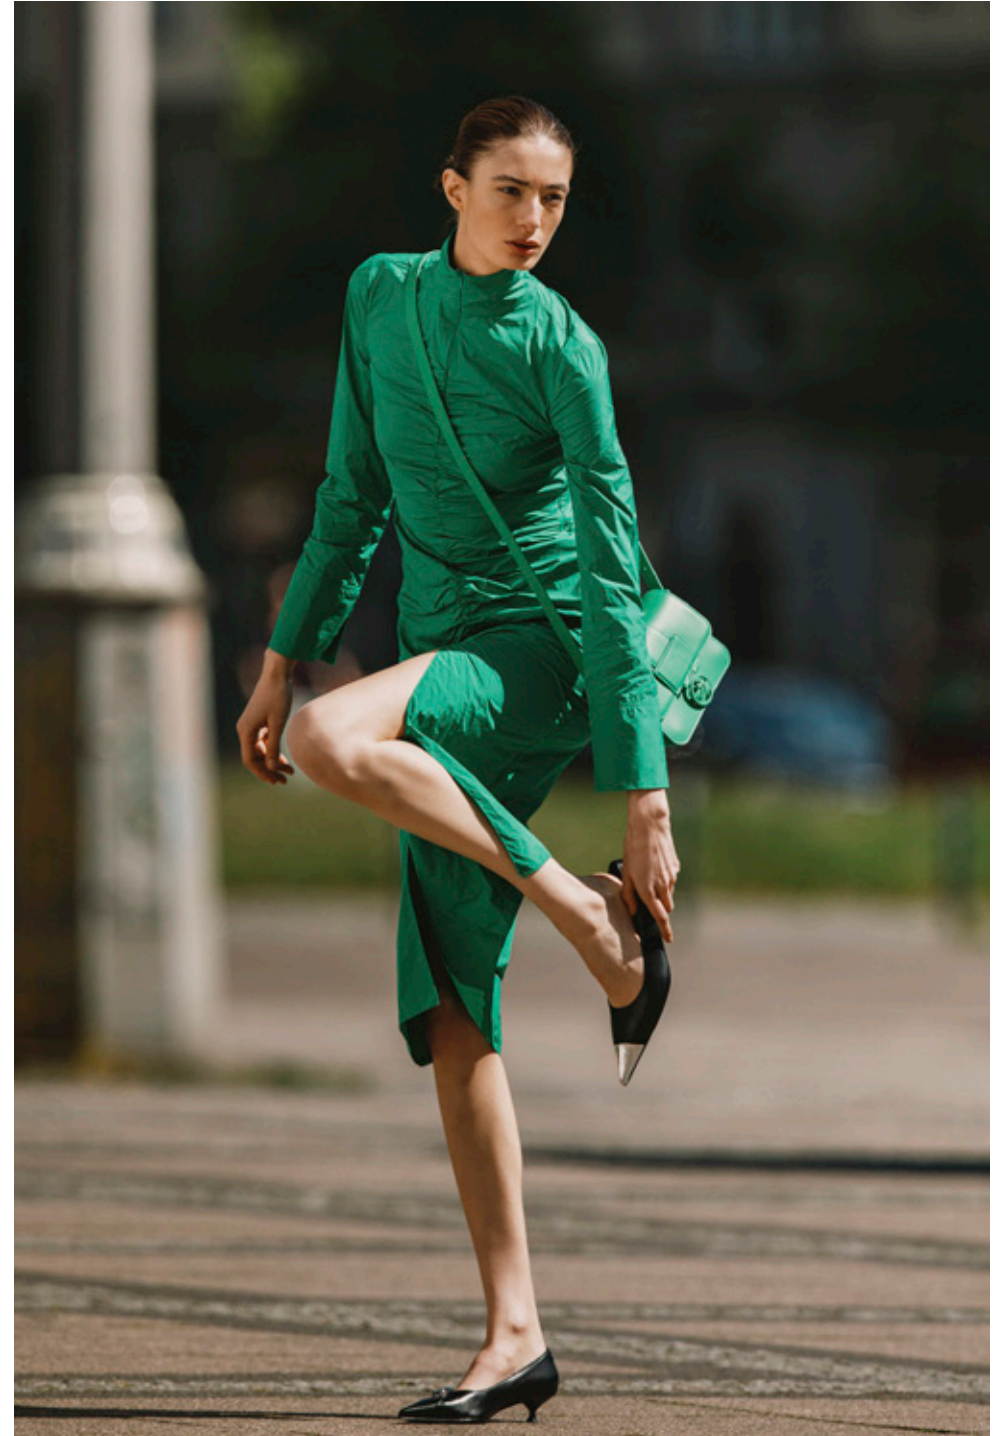

giantmanagement.com / +61 3 9827 4877