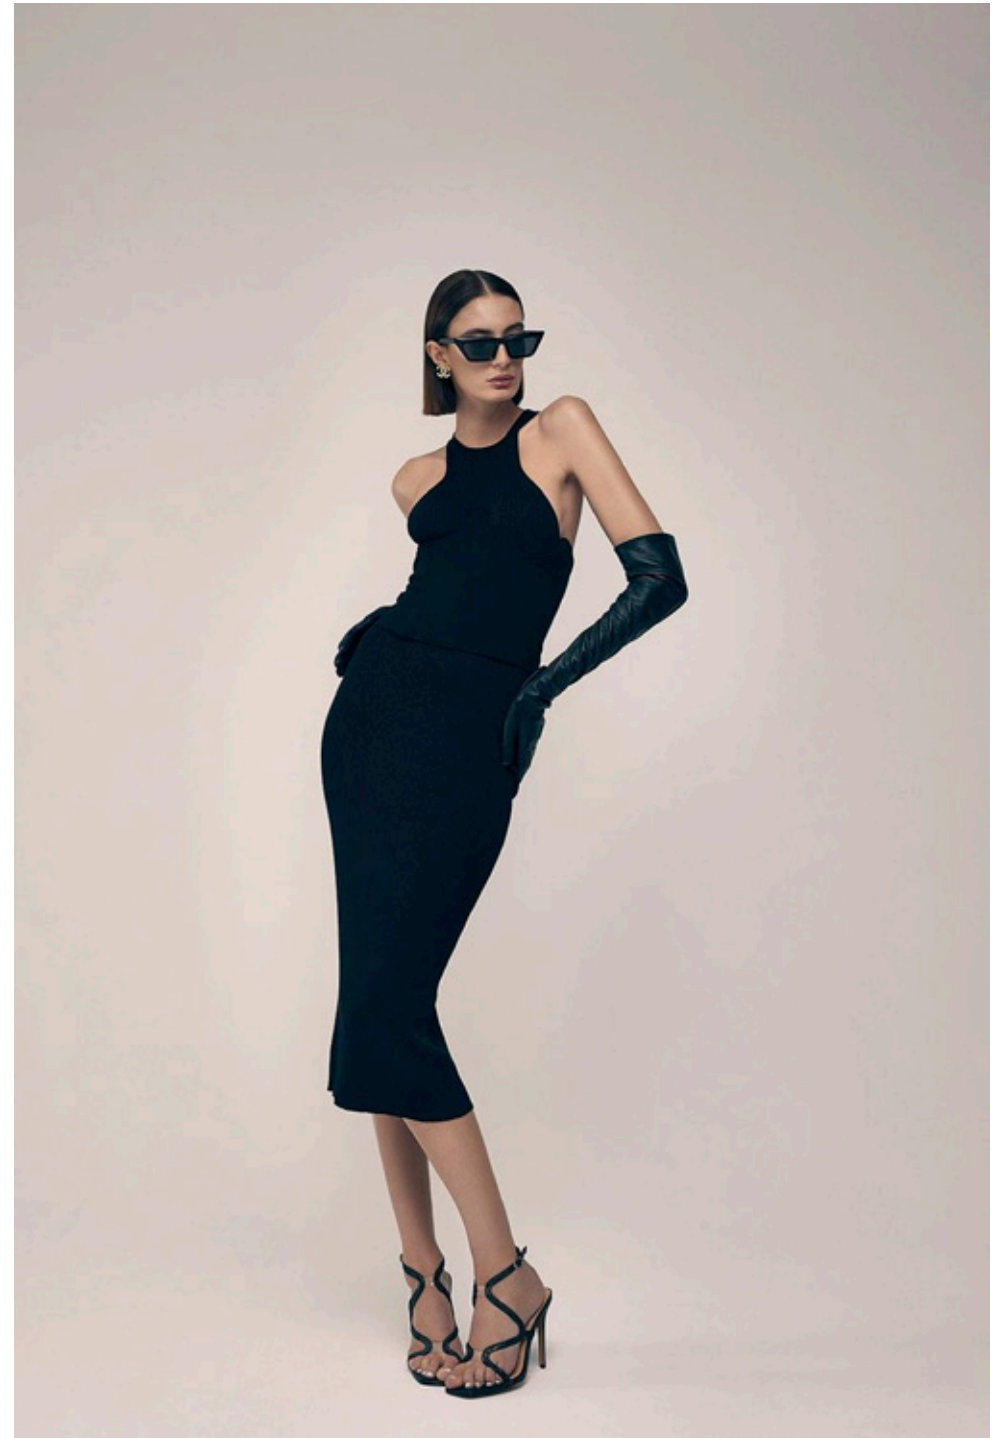

giantmanagement.com / +61 3 9827 4877