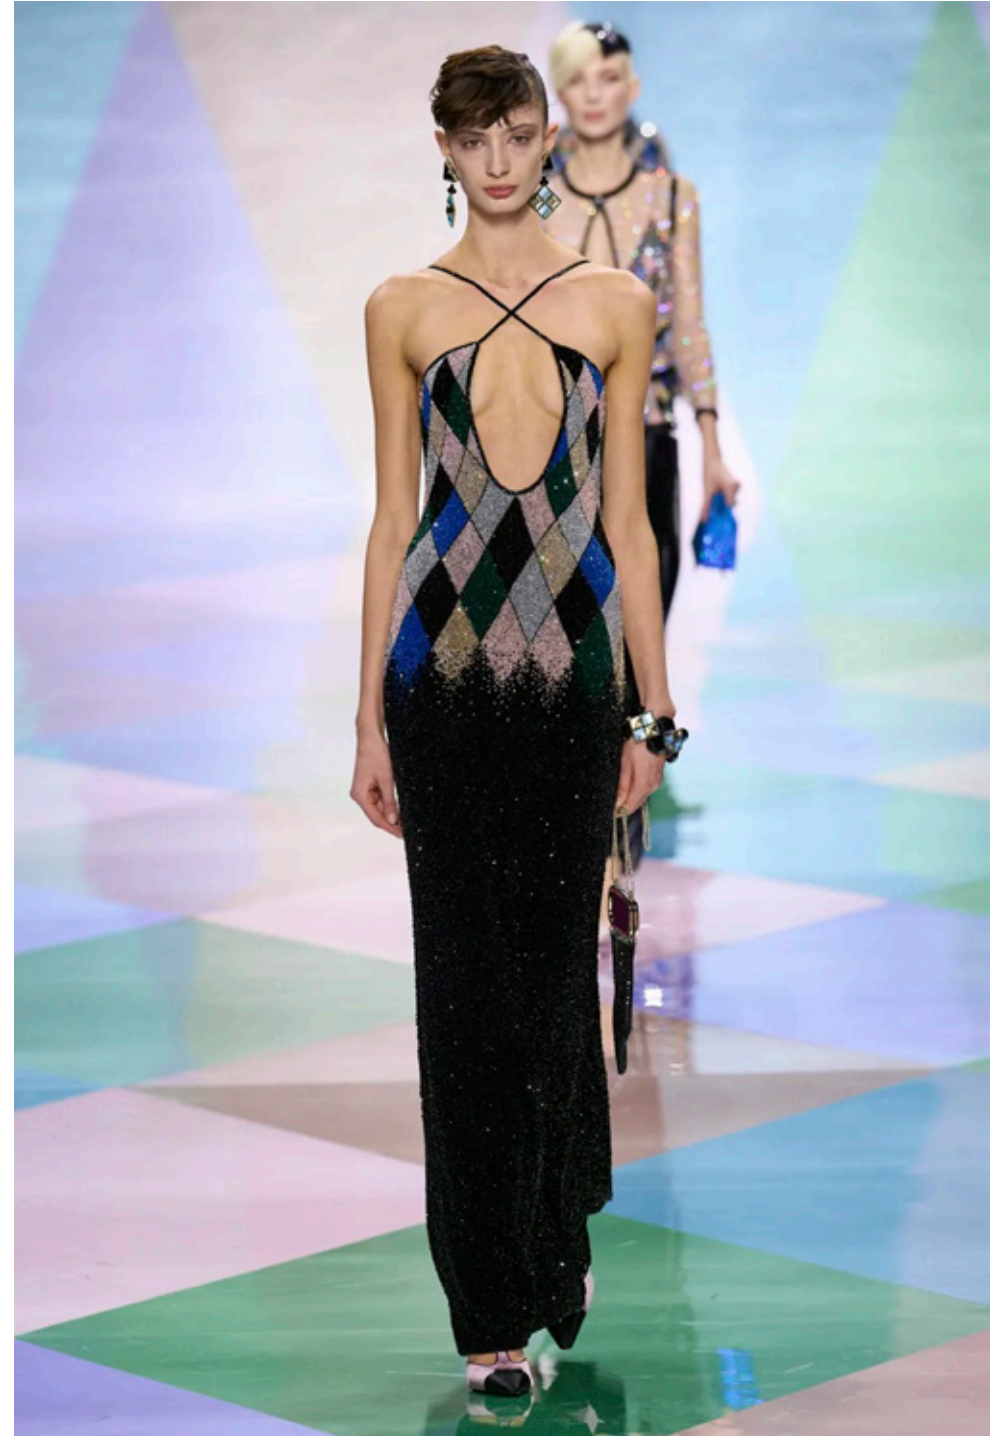

giantmanagement.com / +61 3 9827 4877