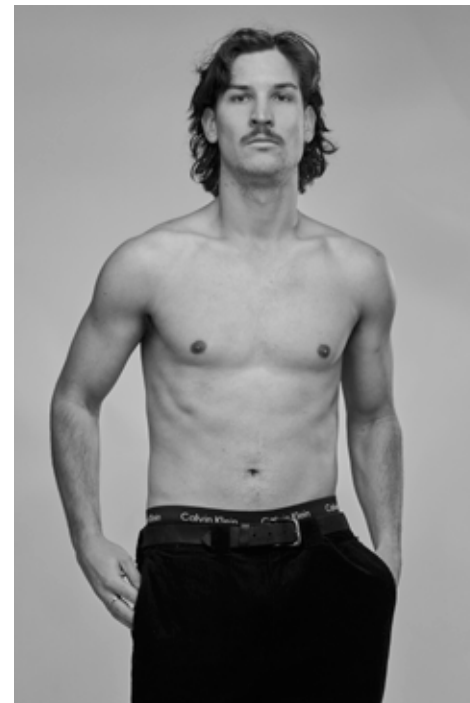

BEN MCKENZIE

GIANT

HGHT 195 / 6'3.5 CHST 102 / 40 WST 86 / 34 SUIT 42L CLLR 38 / 15 SHOE 12 / 46 HAIR BRWN EYE BRWN

BEN MCKENZIE

GIANT

[giantmanagement.com](http://giantmanagement.com) / +61 3 9827 4877