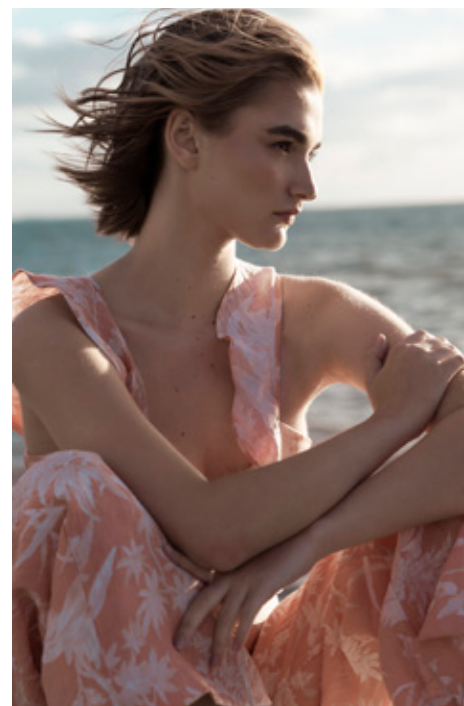

BETHANY ROSEWARNE

GIANT

HGHT 173 / 5'8 BUST 84 / 33 WST 67 / 26.5 HIP 100 / 39.5 DRSS 8 SHOE 8.5 / 39 HAIR BRWN EYE BRWN

BETHANY ROSEWARNE

GIANT

[giantmanagement.com](http://giantmanagement.com) / +61 3 9827 4877