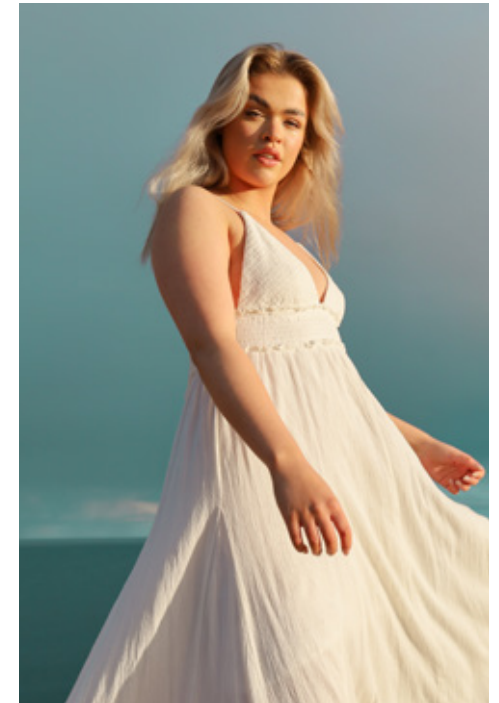

BRIANNA PASTRO

GIANT

HGHT 175/5'9 BUST 94/37 WST 78/31 HIP 111/44 DRSS 12-14 SHOE 9/40 HAIR BLND EYE BLUE

BRIANNA PASTRO

GIANT

giantmanagement.com / +61 3 9827 4877