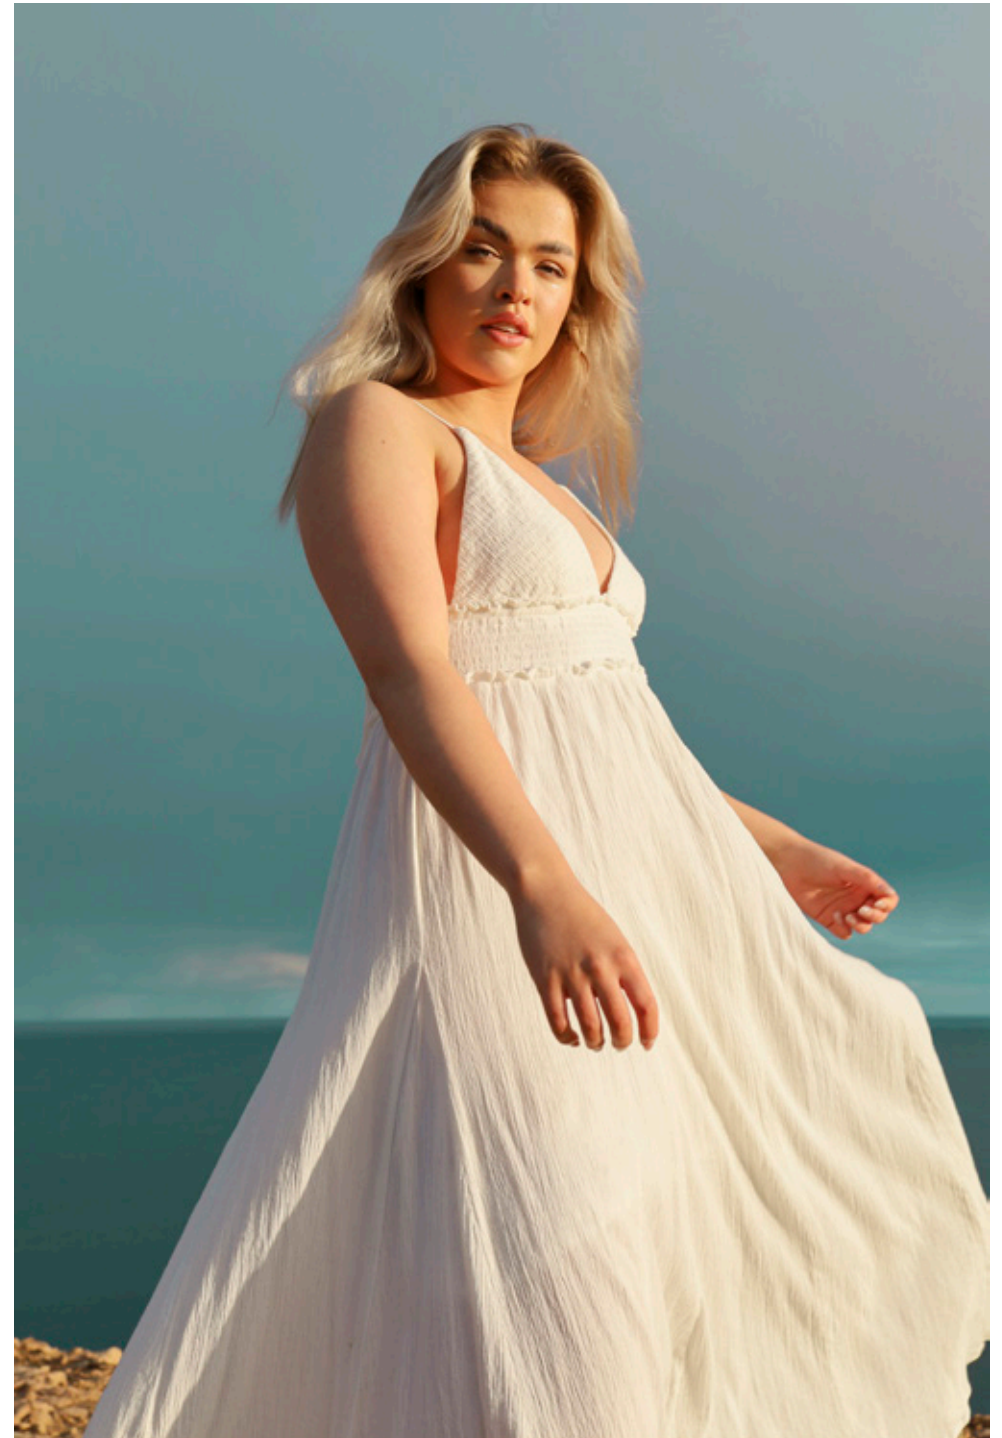

BRIANNA PASTRO

GIANT

HGHT 175/5'9 BUST 94/37 WST 78/31 HIP 111/44 DRSS 12-14 SHOE 9/40 HAIR BLND EYE BLUE

GIANT

giantmanagement.com / +61 3 9827 4877

BRIANNA PASTRO

GIANT

HGHT 175 / 5'9 BUST 94 / 37 WST 78 / 31 HIP 111 / 44 DRSS 12-14 SHOE 9 / 40 HAIR BLND EYE BLUE