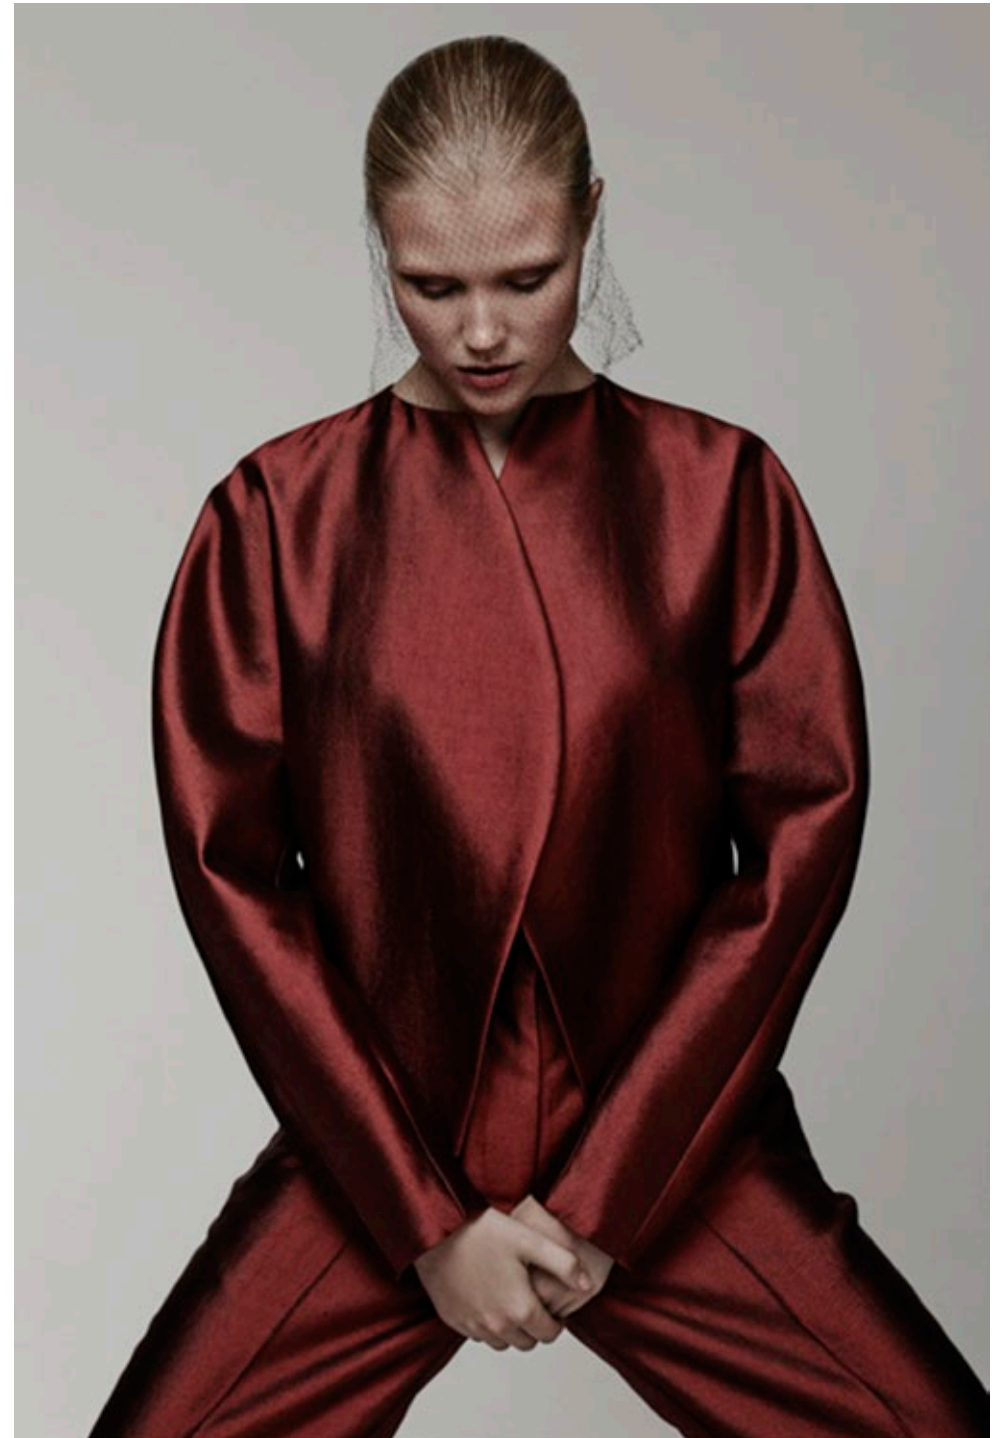

giantmanagement.com / +61 3 9827 4877