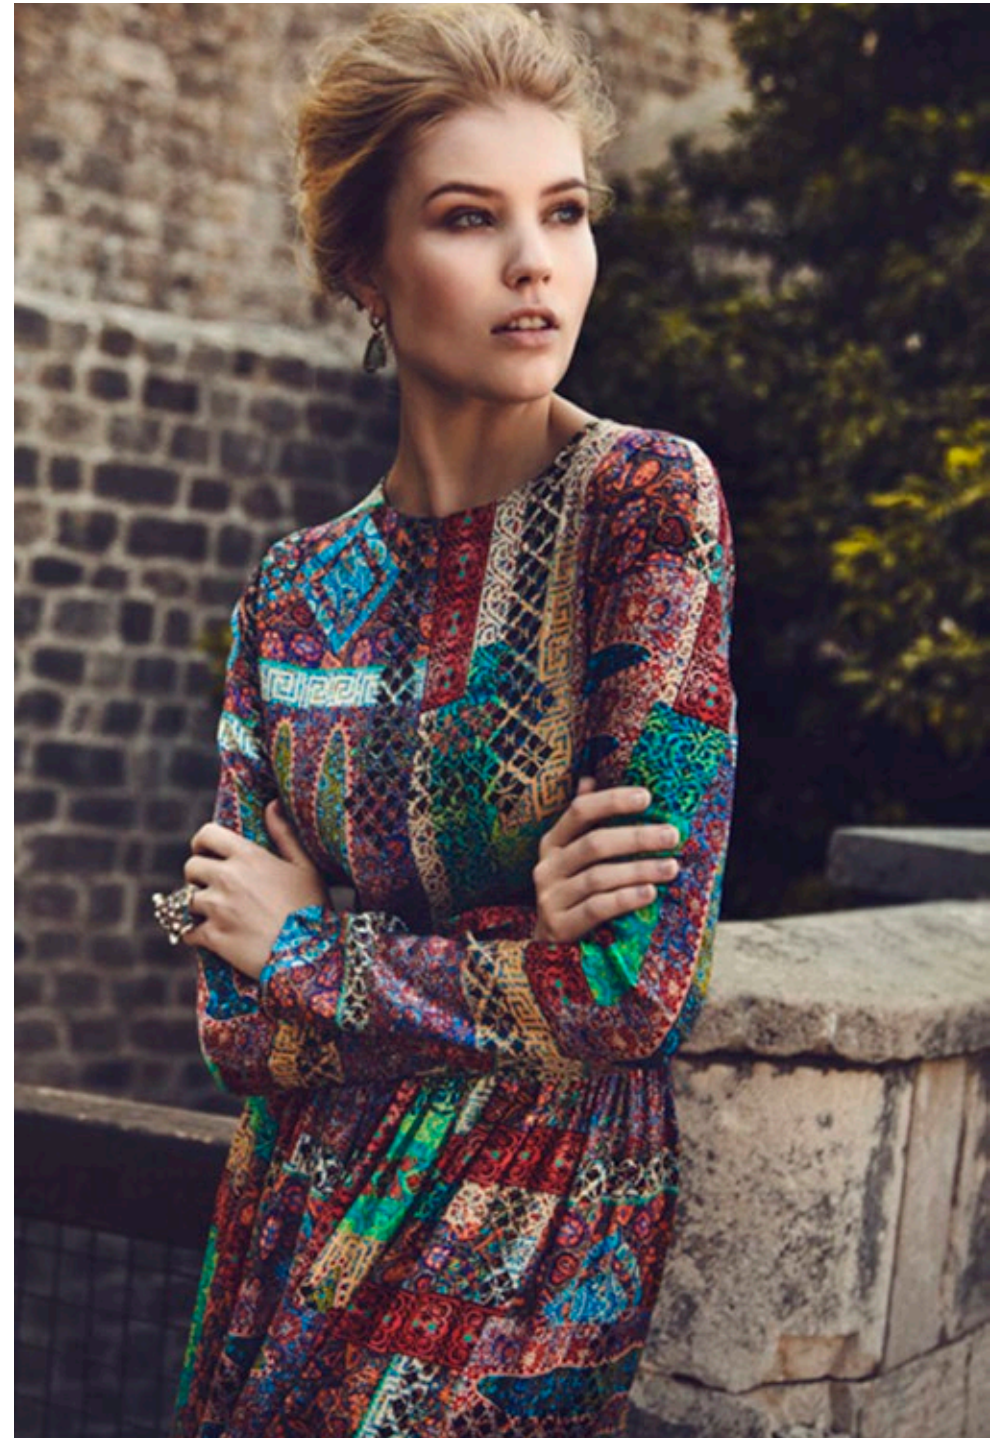

giantmanagement.com / +61 3 9827 4877