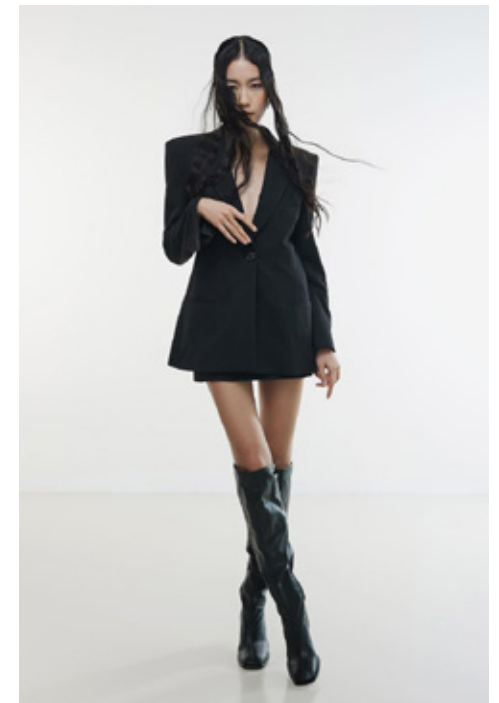

CAEN LOH

GIANT

HGHT	BUST	WST	HIP	DRSS	SHOE	HAIR	EYE
175 / 5'9	80 / 31.5	60 / 24	89 / 35	8	8.5 / 39	BLCK	BRWN

CAEN LOH

GIANT

[giantmanagement.com](http://giantmanagement.com) / +61 3 9827 4877