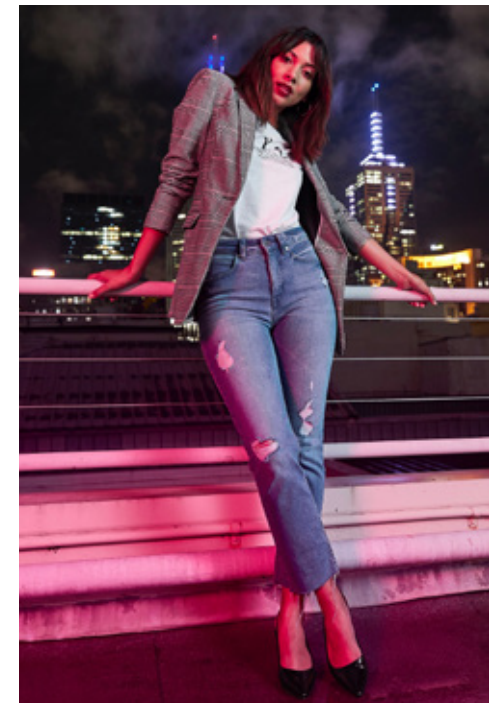

CANDICE SEPTEMBER

GIANT

HGHT 168 / 5'6 BUST 86 / 34 WST 64 / 25 HIP 97 / 38 DRSS 8-10 SHOE 8 / 39 HAIR BRWN EYE BRWN

CANDICE SEPTEMBER

GIANT

giantmanagement.com / +61 3 9827 4877