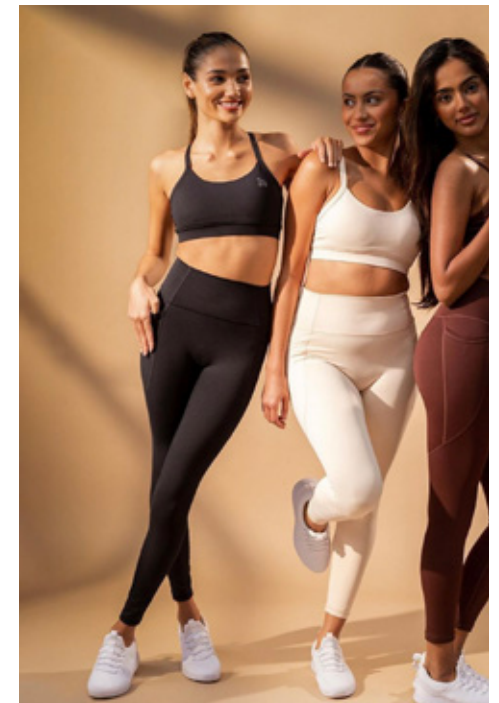

CHARLOTTE HAMILTON

GIANT

CHARLOTTE HAMILTON

GIANT

HGHT	BUST	WST	HIP	DRSS	SHOE	HAIR	EYE
168 / 56	80 / 31	65 / 25.5	86 / 34	6-8	7 / 38	BRWN	BRWN

giantmanagement.com / +61 3 9827 4877