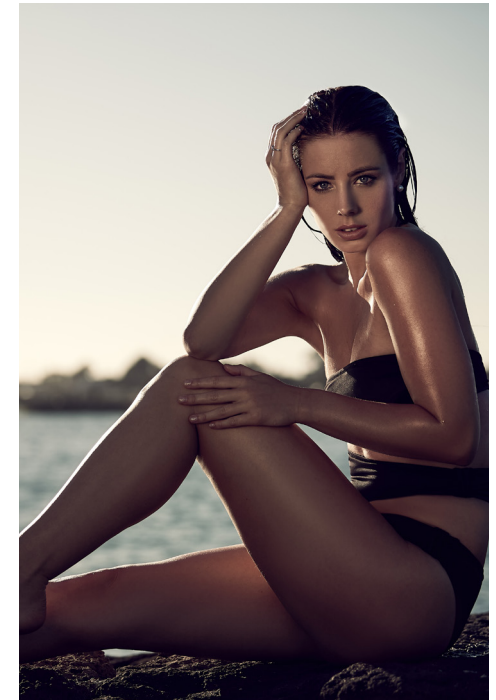

CHELSEA KING

GIANT

HGHT 178/5'10 BUST 81/32 WST 67/26.5 HIP 95/37.5 DRSS 8-10 SHOE 9.5/38 HAIR BRWN EYE BLUE

CHELSEA KING

GIANT

giantmanagement.com / +61 3 9827 4877