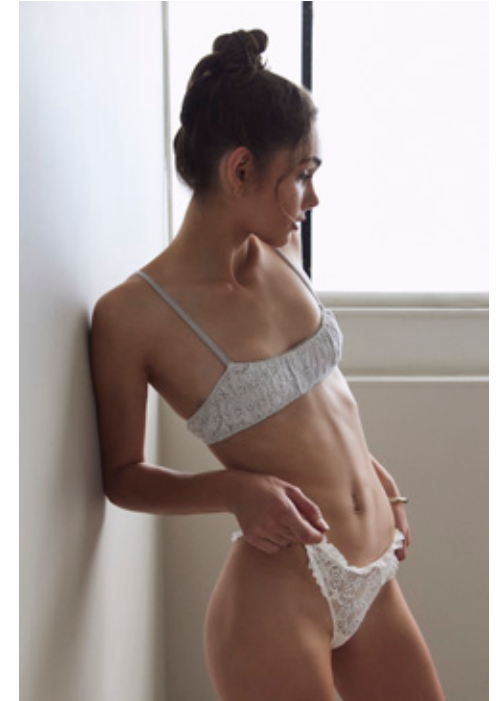

CHRISSIE MOWER

GIANT

HGHT	BUST	WST	HIP	DRSS	SHOE	HAIR	EYE
178 / 5'10	81 / 32	62 / 24.5	89 / 35	8	9 / 40	BRWN	GRN

CHRISSIE MOWER

GIANT

[giantmanagement.com](http://giantmanagement.com) / +61 3 9827 4877