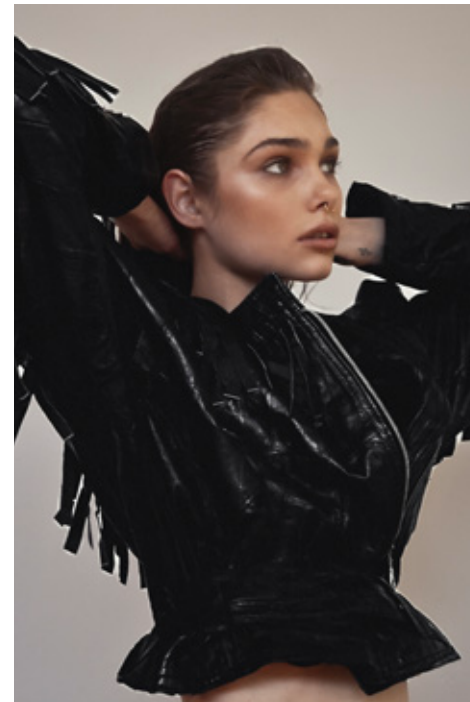

CHRISSIE MOWER

GIANT

HGHT	BUST	WST	HIP	DRSS	SHOE	HAIR	EYE
178 / 5'10	81 / 32	62 / 24.5	89 / 35	8	9 / 40	BRWN	GRN

CHRISSIE MOWER

GIANT

[giantmanagement.com](http://giantmanagement.com) / +61 3 9827 4877