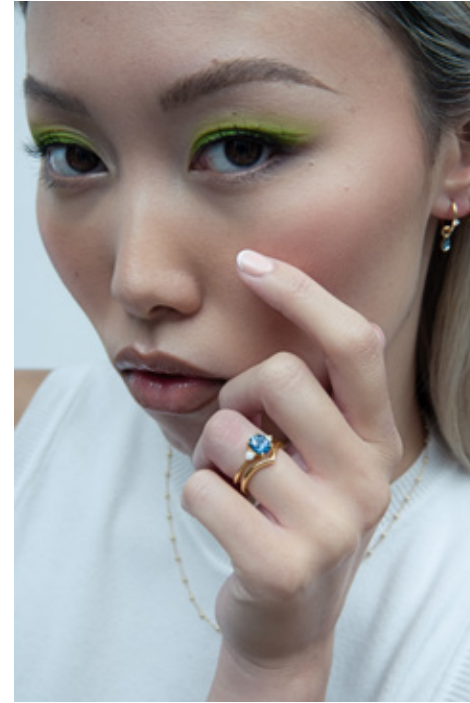

CINDY CHEN

GIANT

HGHT 174 / 5'8 BUST 85 / 33 WST 64 / 25 HIP 93 / 36.5 DRSS 6-8 SHOE 8 / 39 HAIR BLND EYE BRWN

CINDY CHEN

GIANT

[giantmanagement.com](http://giantmanagement.com) / +61 3 9827 4877