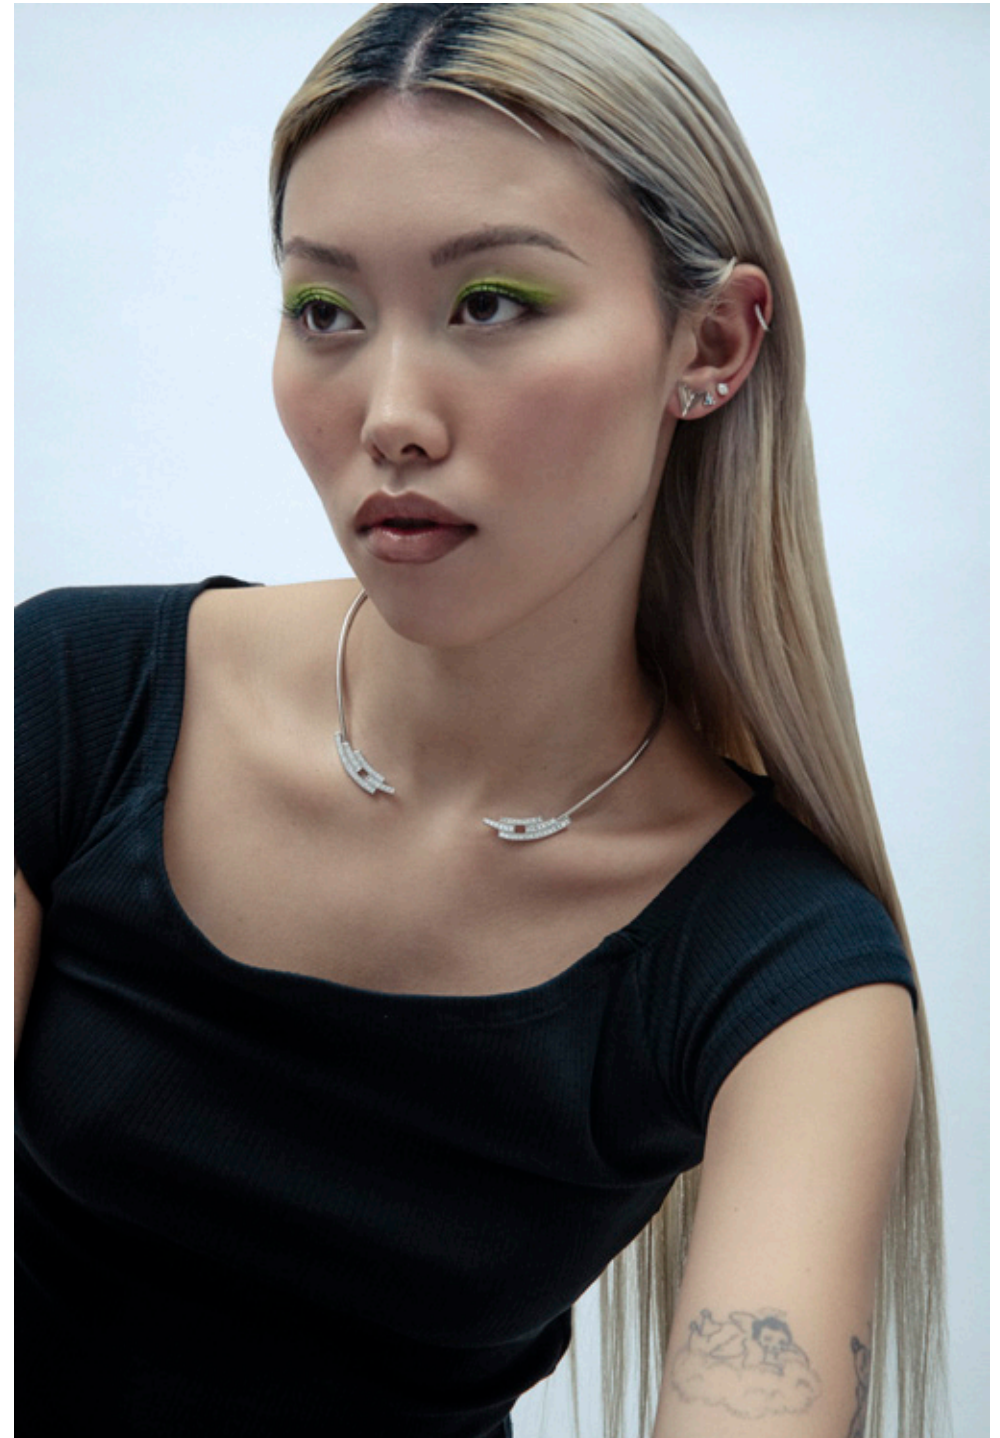

giantmanagement.com / +61 3 9827 4877