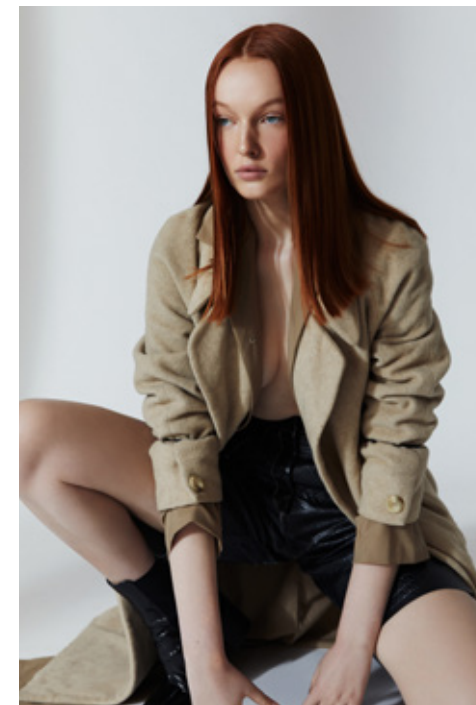

CLAUDIA CARLTON ALLEN

GIANT

HGHT 178 / 5'10 BUST 83 / 32.5 WST 61 / 24 HIP 89 / 35 DRSS 8 SHOE 8 / 39 HAIR RED EYE BLUE

CLAUDIA CARLTON ALLEN

GIANT

giantmanagement.com / +61 3 9827 4877