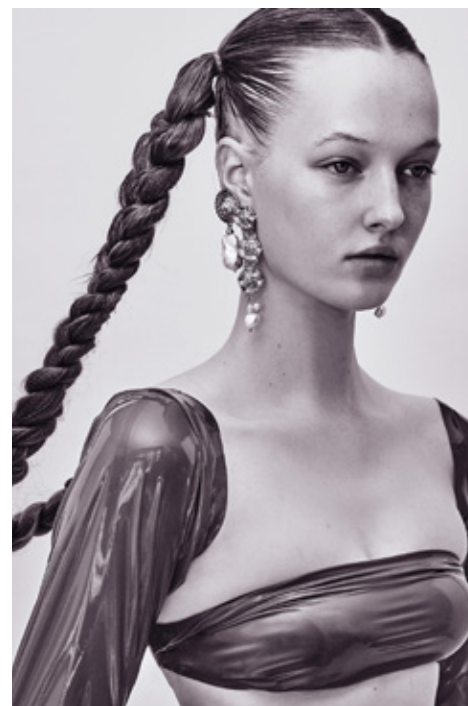

CLAUDIA CARLTON ALLEN

GIANT

HGHT 178 / 5'10 BUST 83 / 32.5 WST 61 / 24 HIP 89 / 35 DRSS 8 SHOE 8 / 39 HAIR RED EYE BLUE

CLAUDIA CARLTON ALLEN

GIANT

giantmanagement.com / +61 3 9827 4877