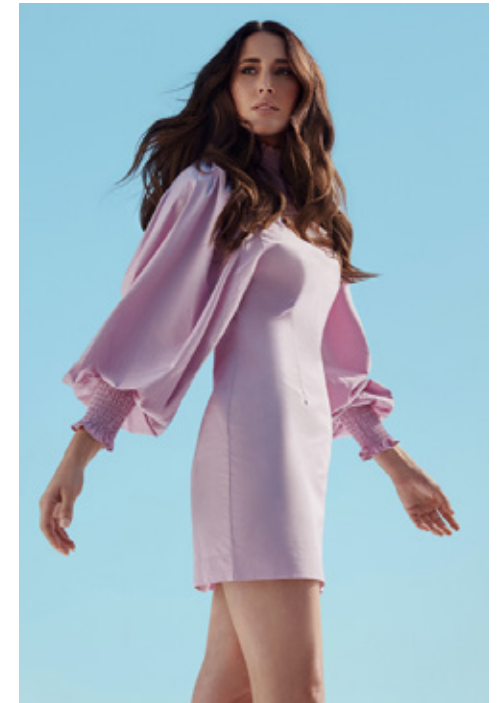

CLEMENTINE MCVEIGH

GIANT

HGHT 175 / 5'9 BUST 86 / 34 WST 66 / 26 HIP 91 / 36 DRSS 8 SHOE 8 / 39 HAIR BRWN EYE HAZEL

CLEMENTINE MCVEIGH

GIANT

giantmanagement.com / +61 3 9827 4877