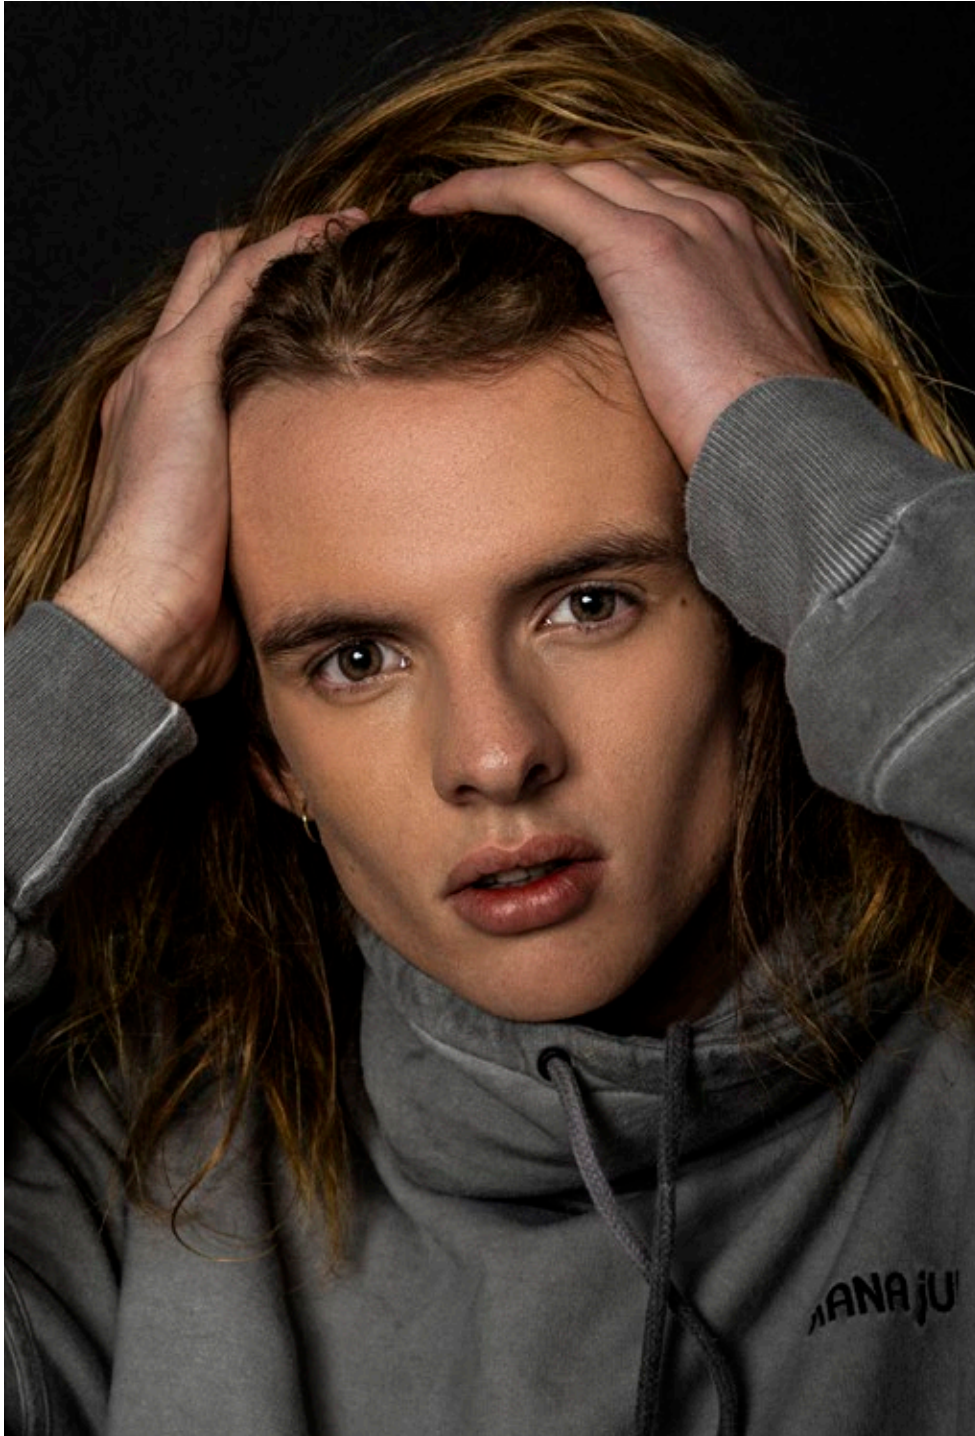

CONNOR PAECH

GIANT

HGHT	CHST	WST	SUIT	CLLR	SHOE	HAIR	EYE
183 / 6'0	81 / 32	74 / 29	34L	36 / 14	11 / 44	BLND	BRWN

GIANT