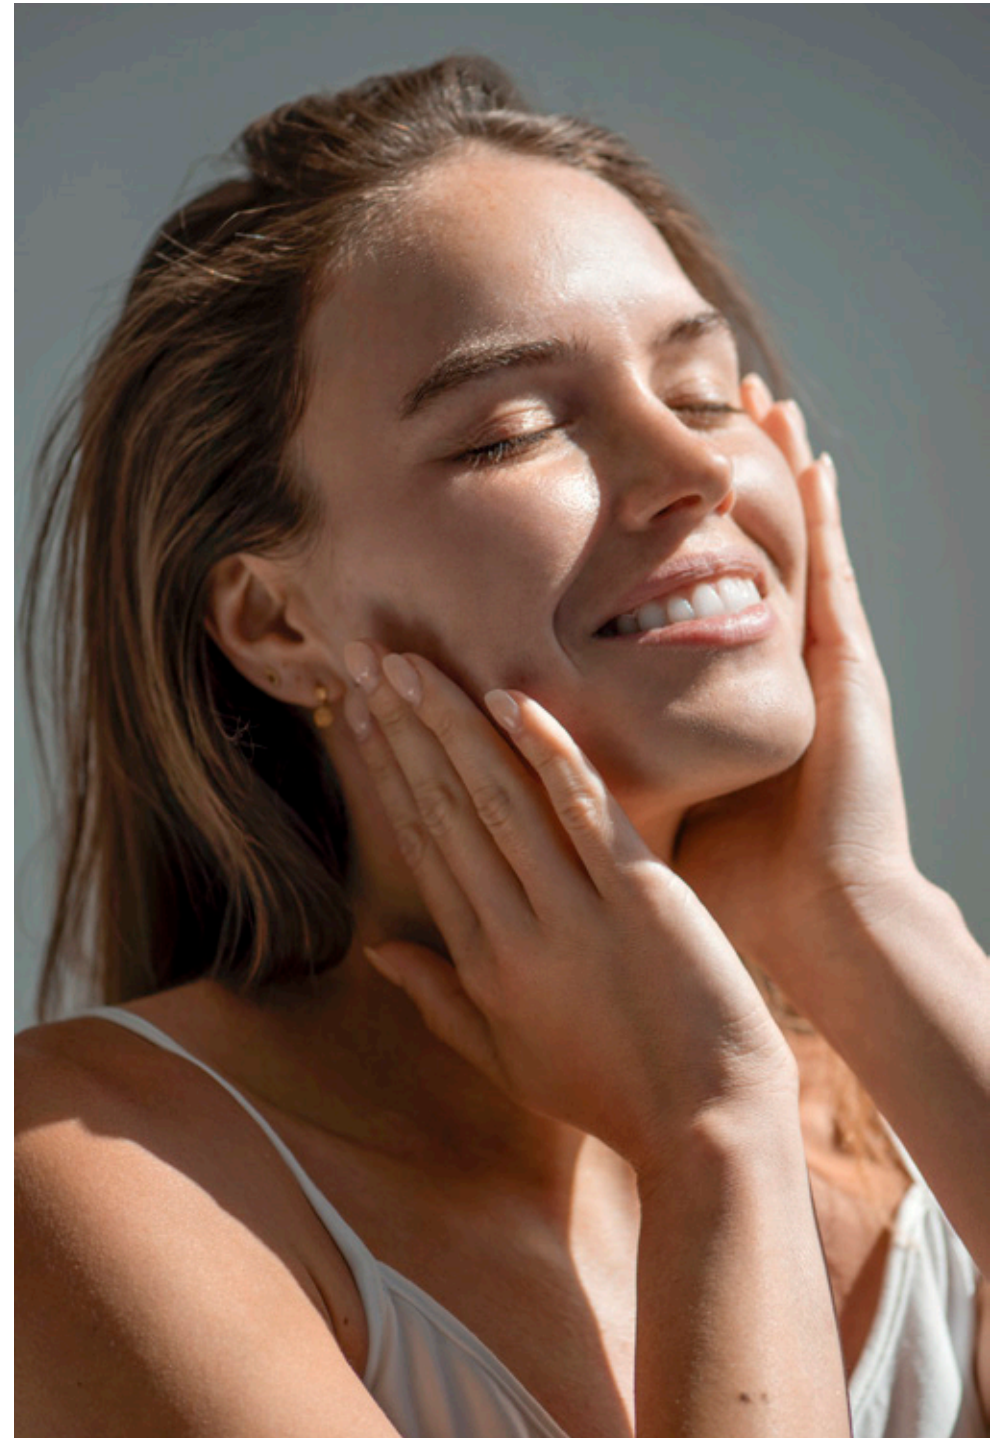

giantmanagement.com / +61 3 9827 4877