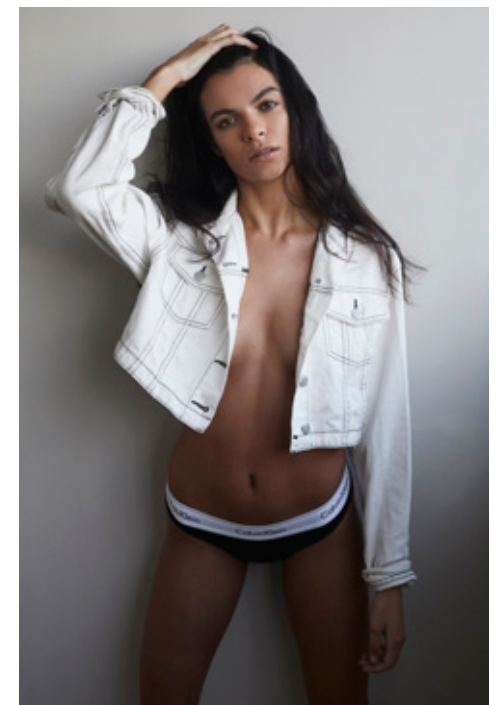

DOMANIQUE HUTCHINS

GIANT

HGHT	BUST	WST	HIP	DRSS	SHOE	HAIR	EYE
175/5'9	84/33	69/27	91/36	6-8	9/40	BRWN	BRWN

DOMANIQUE HUTCHINS

GIANT

giantmanagement.com / +61 3 9827 4877