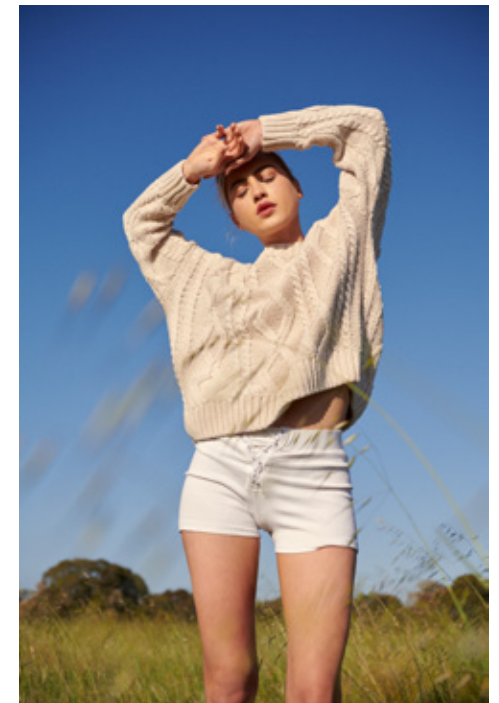

EDEN CLOSE

GIANT

HGHT 170/5'7 BUST 77/30.5 WST 62/24 HIP 89/35 DRSS 6-8 SHOE 8/39 HAIR BLND EYE BLUE

EDEN CLOSE

GIANT

[giantmanagement.com](http://giantmanagement.com) / +61 3 9827 4877