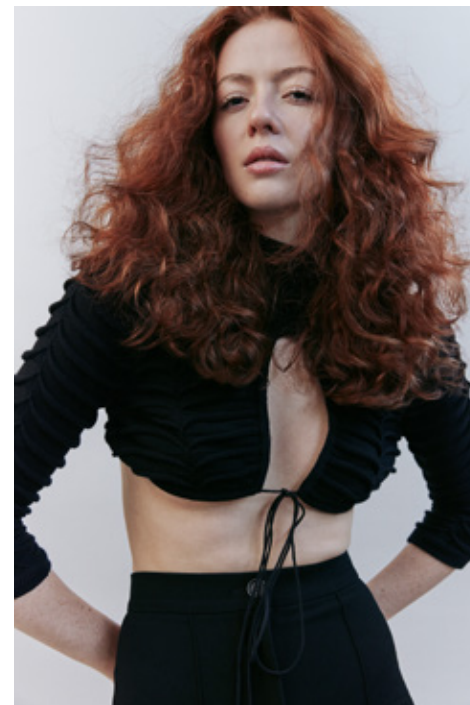

GRACE GORDON

GIANT

HGHT	BUST	WST	HIP	DRSS	SHOE	HAIR	EYE
175/59	81/32	61/24	90/35	8	8/39	RED	GRN

GRACE GORDON

GIANT

[giantmanagement.com](http://giantmanagement.com) / +61 3 9827 4877