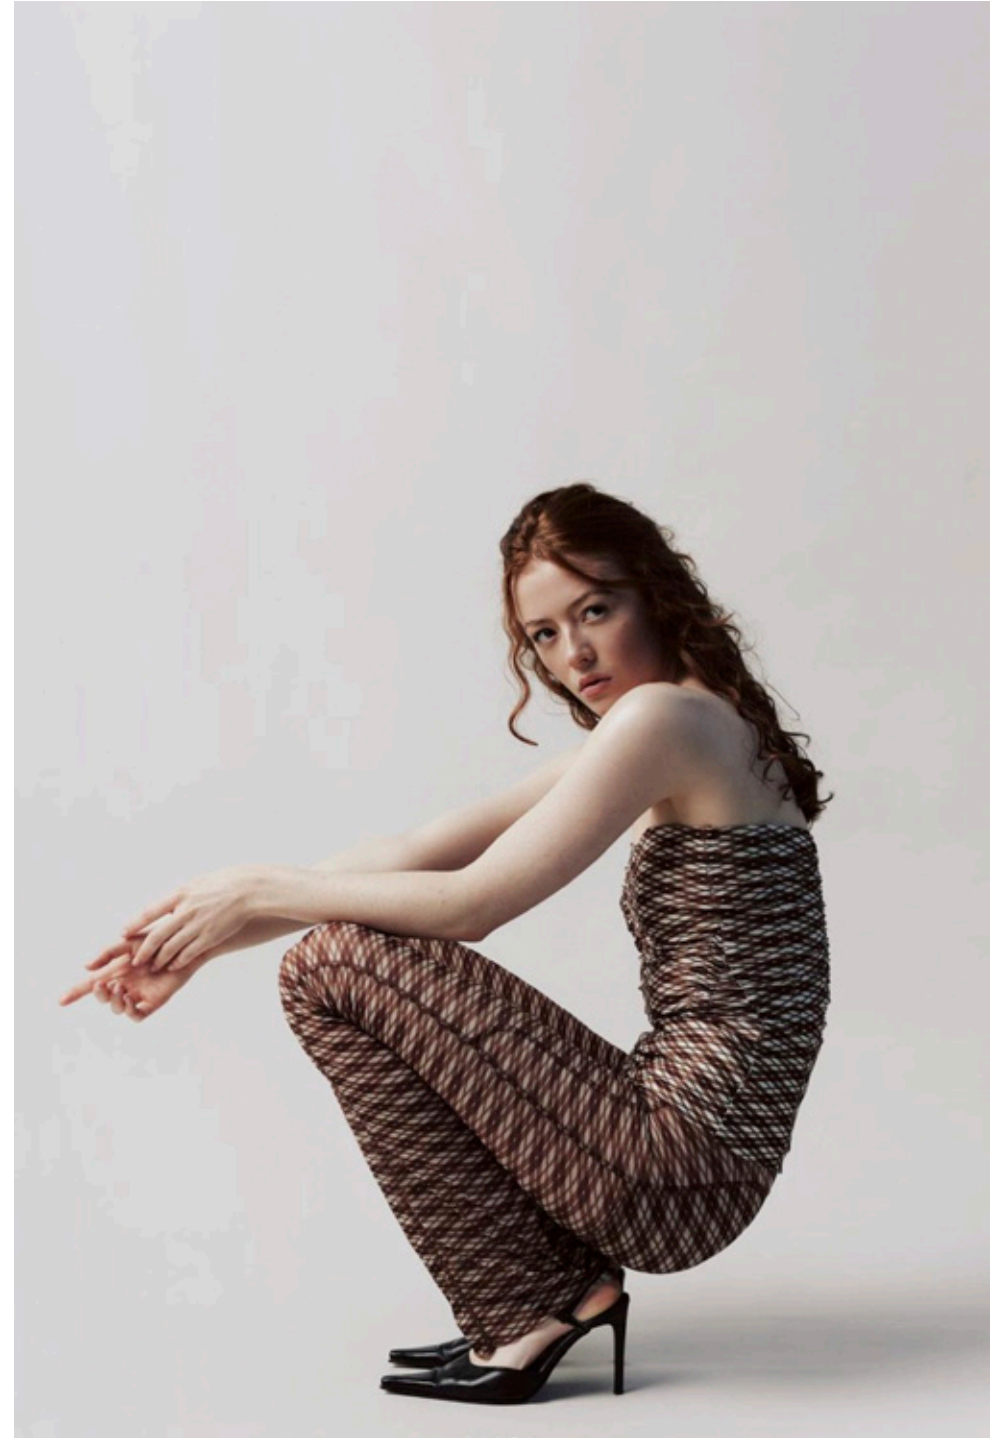

giantmanagement.com / +61 3 9827 4877