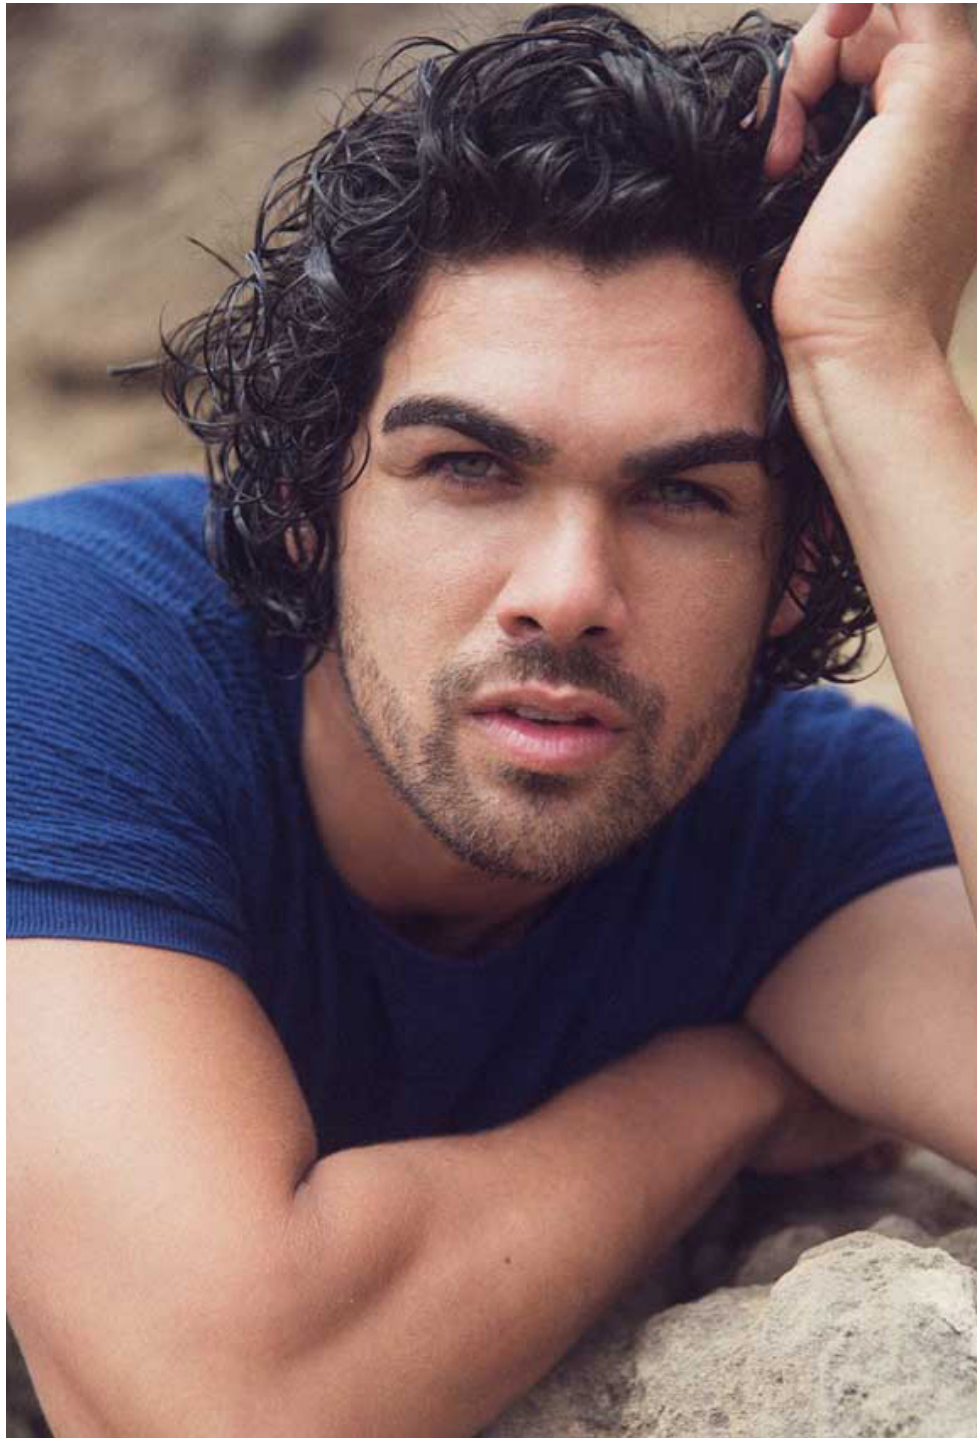

HENRY TORRES

GIANT

HENRY TORRES

GIANT

HGHT	CHST	WST	SUIT	CLLR	SHOE	HAIR	EYE
185 / 6'1	103 / 40.5	81 / 32	40L	42 / 16.5	10 / 44	BRWN	BLUE