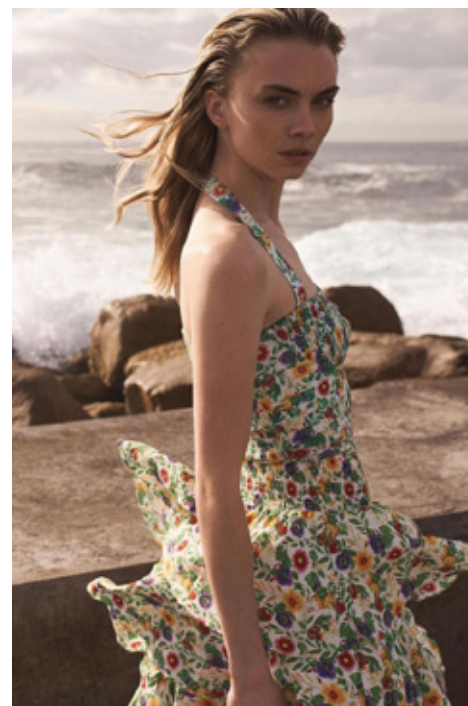

HOLLIE BROWN

GIANT

HGHT 171/5'7.5 BUST 79/31 WST 64/25 HIP 88/34.5 DRSS 8 SHOE 8/39 HAIR BLND EYE BLUE

HOLLIE BROWN

GIANT

giantmanagement.com / +61 3 9827 4877