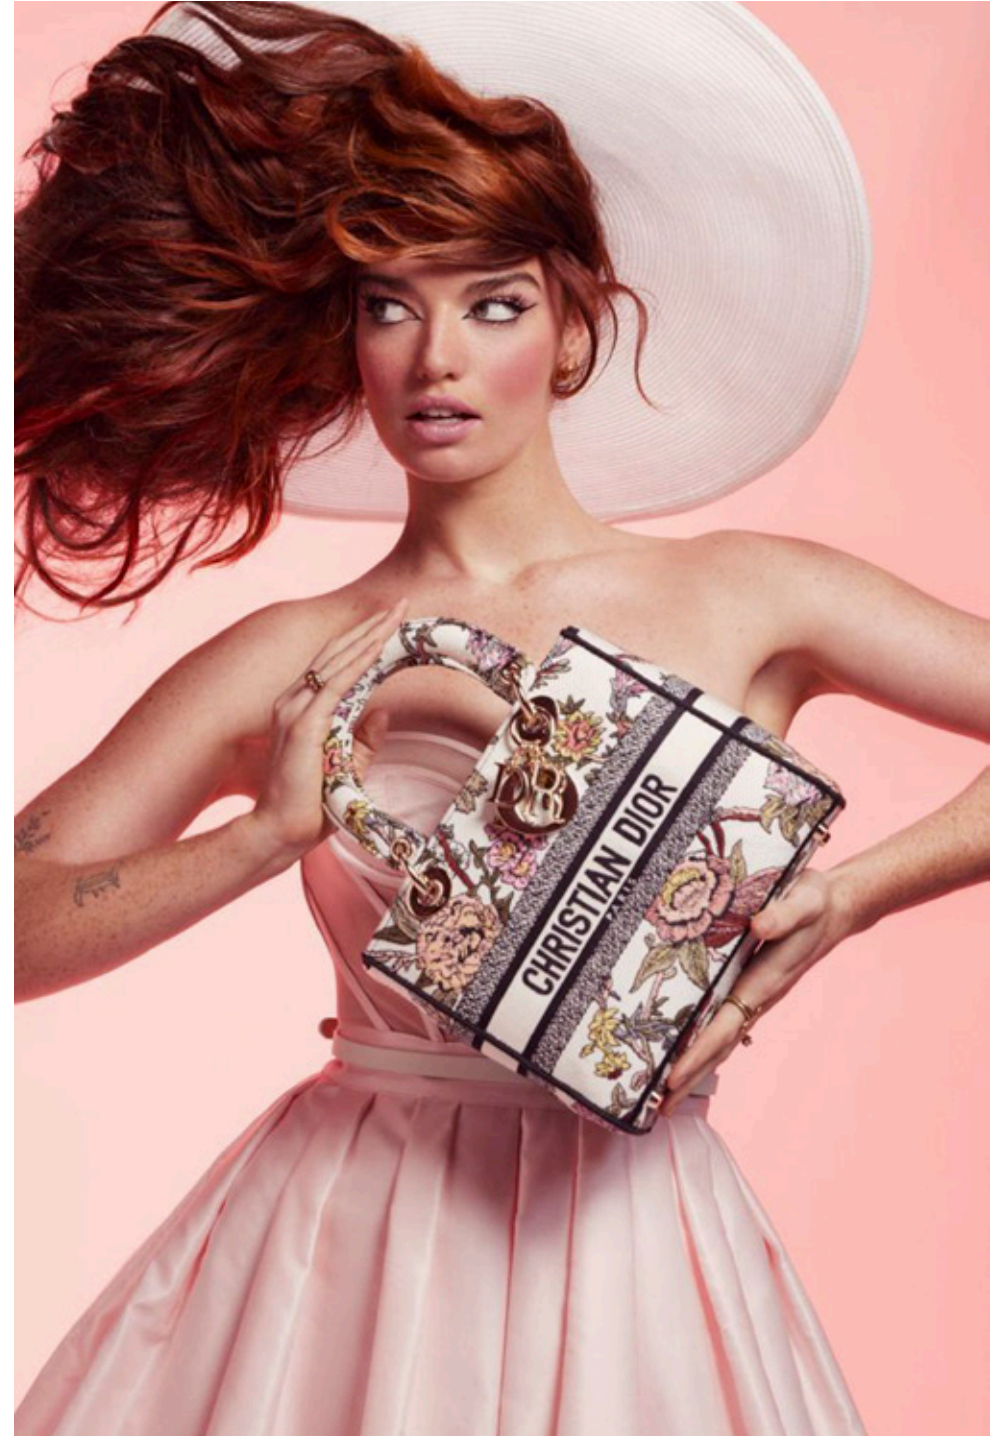

HGHT	BUST	WST	HIP	DRSS	SHOE	HAIR	EYE
181/5'11	83/32.5	63/24.5	92/36.5	8	8.5/39	RED	BLUE

HGHT	BUST	WST	HIP	DRSS	SHOE	HAIR	EYE
181/5'11	83/32.5	63/24.5	92/36.5	8	8.5/39	RED	BLUE

HGHT	BUST	WST	HIP	DRSS	SHOE	HAIR	EYE
181/5'11	83/32.5	63/24.5	92/36.5	8	8.5/39	RED	BLUE