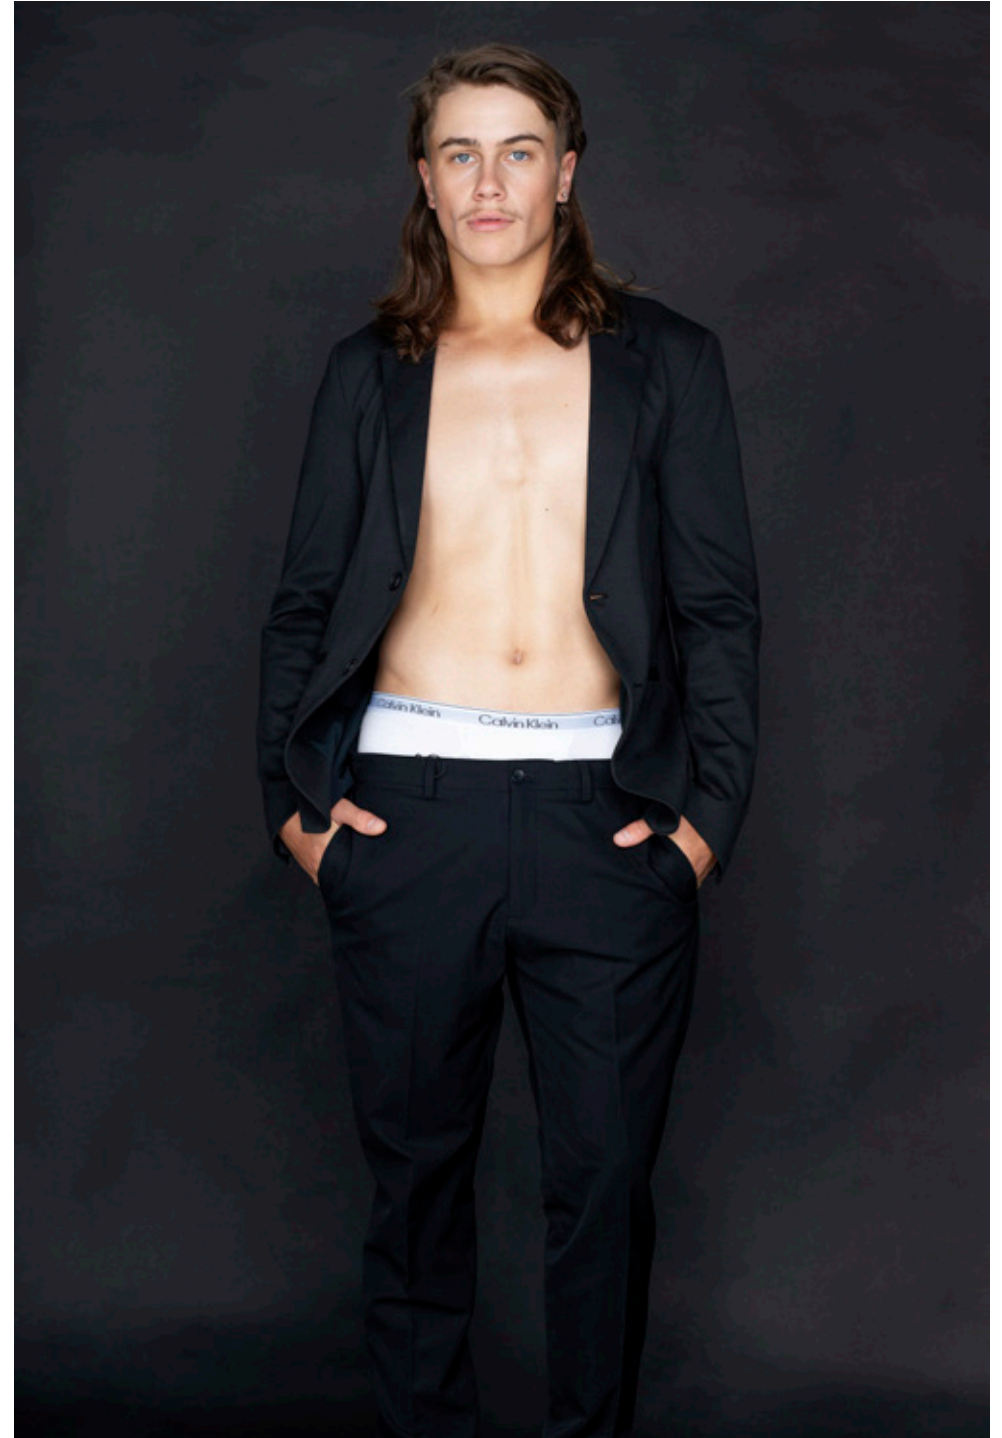

JACKSON DICKER

GIANT

HGHT	CHST	WST	SUIT	CLLR	SHOE	HAIR	EYE
182/6'0	99/39	80/31	40R	38/15	10/44	BRWN	BLUE

GIANT

giantmanagement.com / +61 3 9827 4877

JACKSON DICKER

GIANT

HGHT 182/6'0 CHST 99/39 WST 80/31 SUIT 40R CLLR 38/15 SHOE 10/44 HAIR BRWN EYE BLUE

GIANT

giantmanagement.com / +61 3 9827 4877

JACKSON DICKER

GIANT

HGHT 182/6'0 CHST 99/39 WST 80/31 SUIT 40R CLLR 38/15 SHOE 10/44 HAIR BRWN EYE BLUE

GIANT

giantmanagement.com / +61 3 9827 4877

HGHT 182/6'0 CHST 99/39 WST 80/31 SUIT 40R CLLR 38/15 SHOE 10/44 HAIR BRWN EYE BLUE

JACKSON DICKER

GIANT

HGHT	CHST	WST	SUIT	CLLR	SHOE	HAIR	EYE
182/6'0	99/39	80/31	40R	38/15	10/44	BRWN	BLUE

GIANT

giantmanagement.com / +61 3 9827 4877