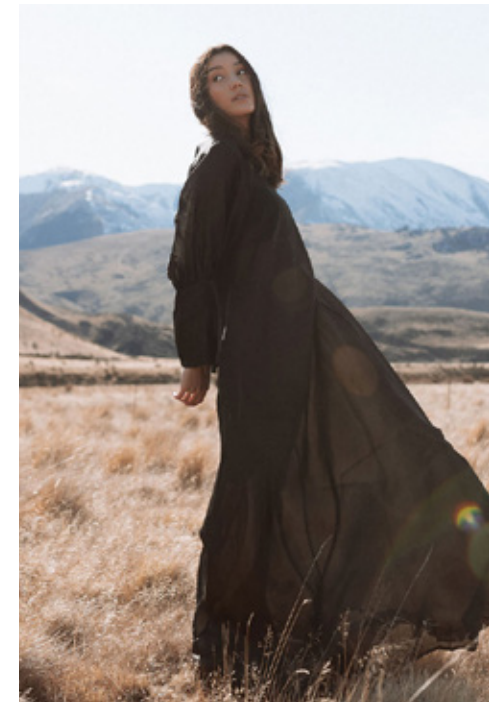

JASMINE NG

GIANT

HGHT 173/5'8 BUST 84/33 WST 68/26.5 HIP 91/36 DRSS 8 SHOE 7/38 HAIR BRWN EYE BRWN

JASMINE NG

GIANT

giantmanagement.com / +61 3 9827 4877