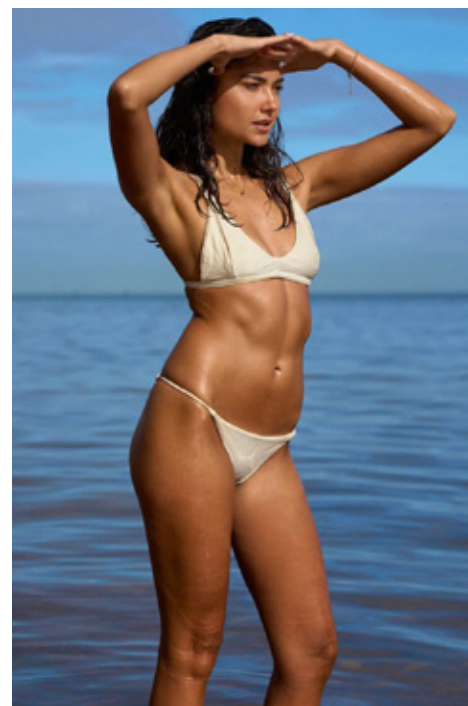

JAYLEE HUGHES

GIANT

HGHT 175/5'9 BUST 84/33 WST 64/25 HIP 89/35 DRSS 8 SHOE 8.5/39 HAIR BRWN EYE BLUE

JAYLEE HUGHES

GIANT

giantmanagement.com / +61 3 9827 4877