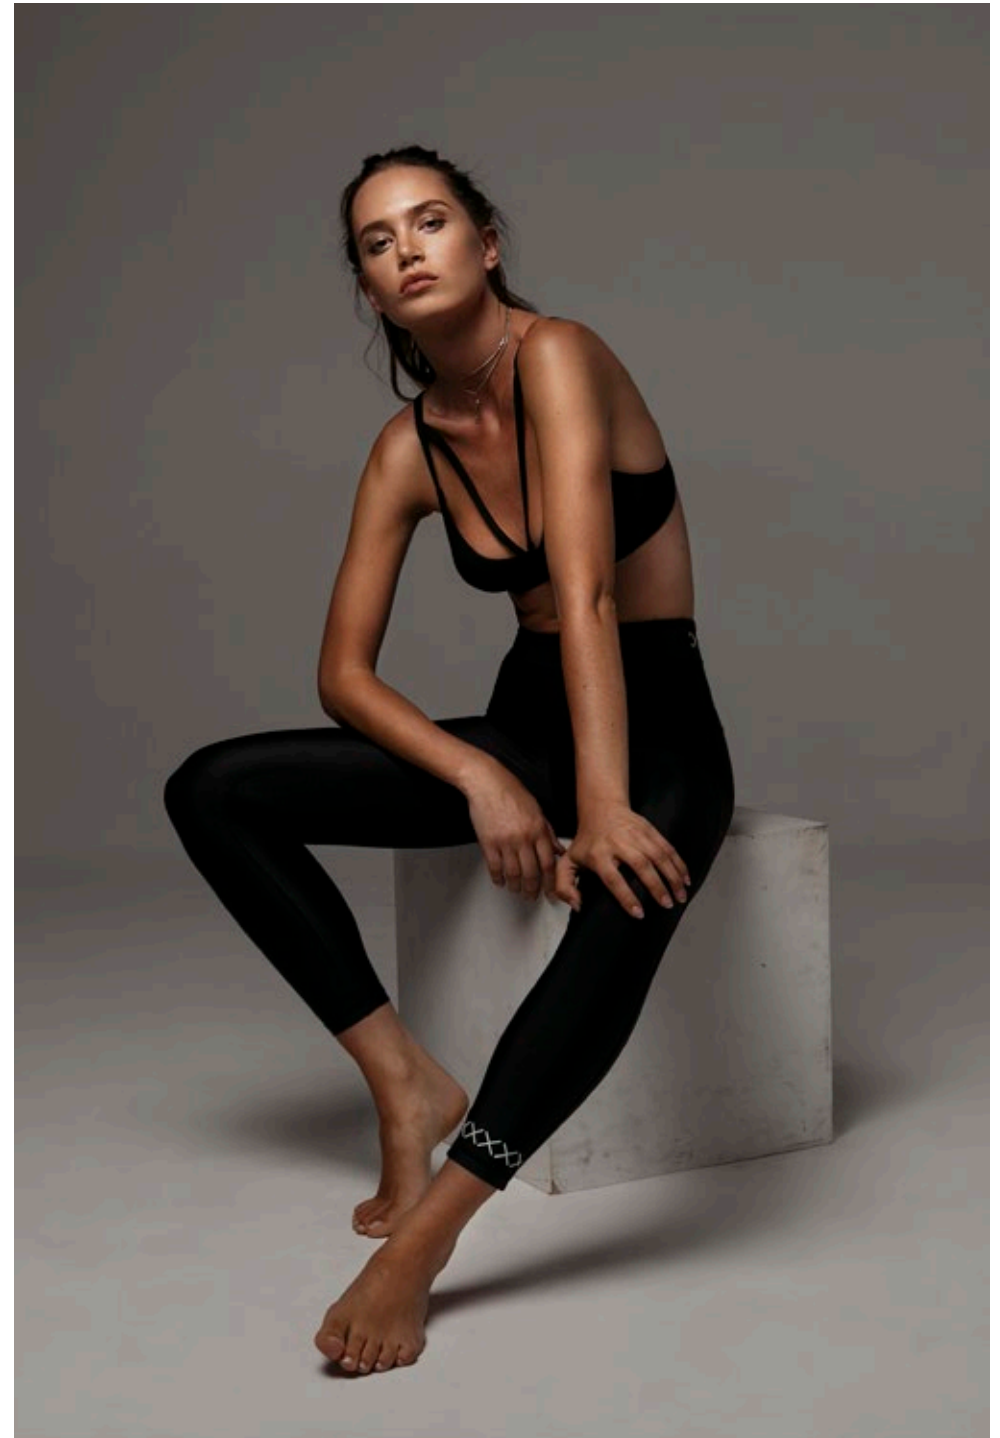

giantmanagement.com / +61 3 9827 4877