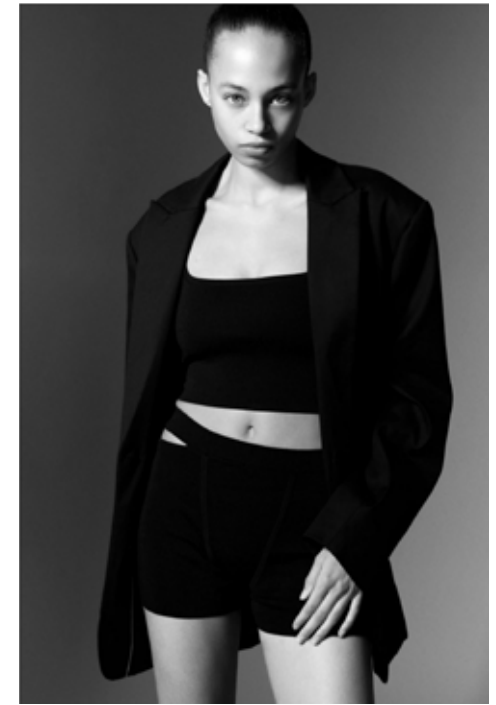

JESS DOWN

GIANT

JESS DOWN

GIANT

HGHT 173/5'8 BUST 83/32.5 WST 60/23.5 HIP 89/35 DRSS 8 SHOE 8/38 HAIR BRWN EYE GRN