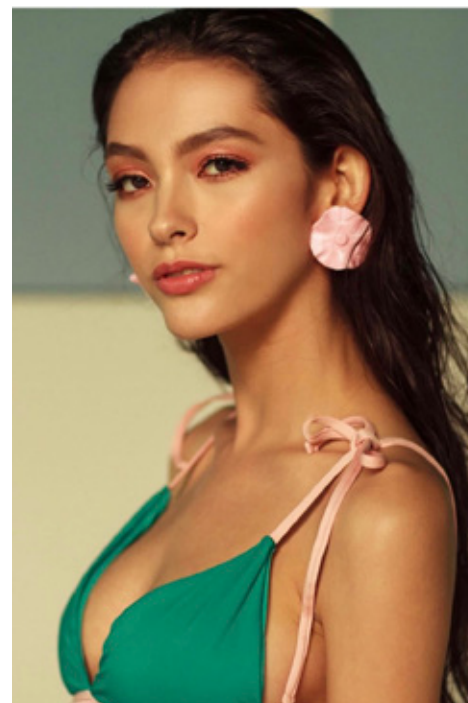

JUANITA POSADA

GIANT

HGHT	BUST	WST	HIP	DRSS	SHOE	HAIR	EYE
179/5'10	83/32.5	62/24.5	91/36	8	8.5/39	BRWN	BRWN

JUANITA POSADA

GIANT

[giantmanagement.com](http://giantmanagement.com) / +61 3 9827 4877