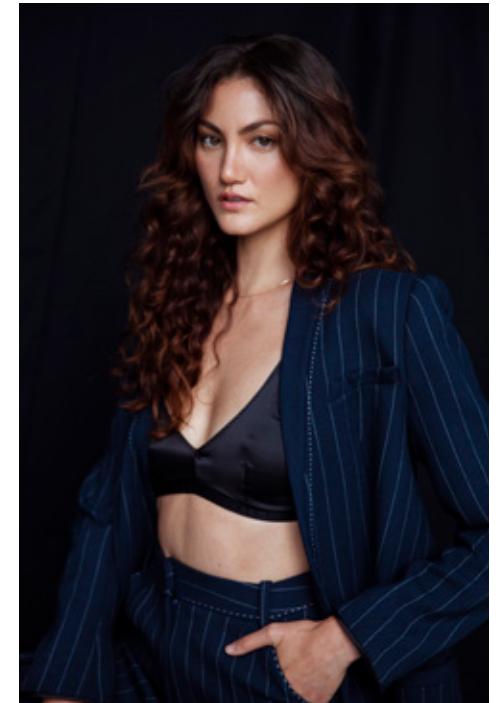

KAILAH NG

GIANT

HGHT	BUST	WST	HIP	DRSS	SHOE	HAIR	EYE
177/5'10	76/30	66/26	89/35	8	8/38	BRWN	HZL

KAILAH NG

GIANT

giantmanagement.com / +61 3 9827 4877