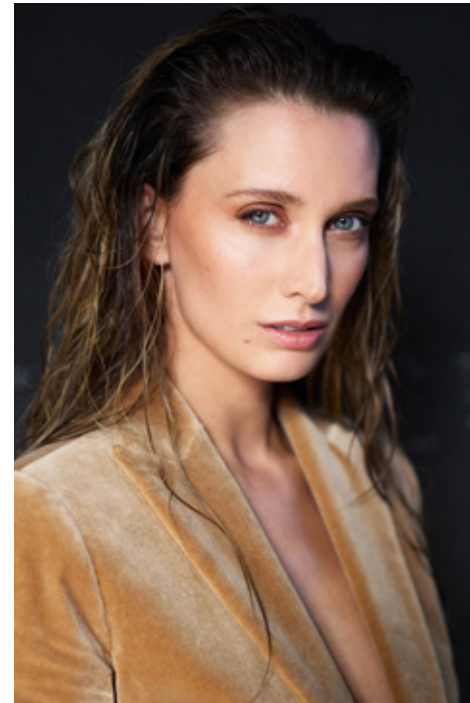

KAITLYN RIDGE

GIANT

HGHT	BUST	WST	HIP	DRSS	SHOE	HAIR	EYE
175/5'9	81/32	62/24.5	89/35	8	7/37.5	BRWN	BLUE

KAITLYN RIDGE

GIANT

giantmanagement.com / +61 3 9827 4877